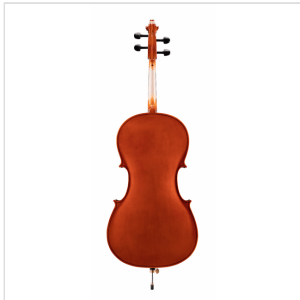

VSPCE-44

4/4 CELLO WITH SOLID SPRUCE TOP

Virtuoso student plus offers a rich sound thanks to the solid spruce top. Built in traditional design with light brown painting and all parts are made of quality materials. Coming with bags and bow, it's a great instrument for advanced students.

VSPCE-44

4/4 CELLO WITH SOLID SPRUCE TOP

PRODUCT DETAILS

KEY FEATURES

Solid spruce top

Maple back and sides laminated

Maple neck

ebony fingerboard

Painted purfling

Ebony nut

Ebony pegs

Maple bridge, French Style

Diecast metal tailpiece with 4 fine tuners

Included wood bow with octagonal stick and natural hair

Padded carrying bag with bow pocket and carrying straps