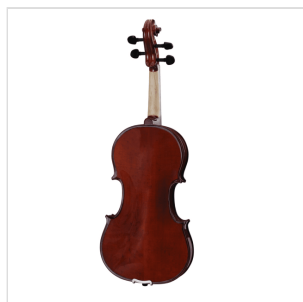

VSVI-12

1/2 VIRTUOSO STUDENT VIOLIN WITH CASE AND BOW

Virtuoso Student series is the perfect choice for beginners demanding for affordable quality and playability. Virtuoso Student provides woods, finishes, crafting and details definitely unmatched in this market range, coming out with alloy aluminium with integrated individual adjuster tailpiece, bow with hexagonal section, case, straps and rosin. A very complete hi-value deal.

VSVI-12

1/2 VIRTUOSO STUDENT VIOLIN WITH CASE AND BOW

PRODUCT DETAILS

KEY FEATURES

Top: carved solid spruce

Back and sides: solid maple

Binding: well done purfling (inlaid)

Bridge: maple

Fingerboard: dyed maple

Pegs and Chinrest: dyed maple

Tailpiece: alloy aluminium with integrated individual adjuster

Bow: student model in brazilian wood and hexagonal section

Color: Cherry Brown

Finish: glossy

Case: preformed in brown with cream interior

Accessories: rosin, straps, strings

Size: 1/2