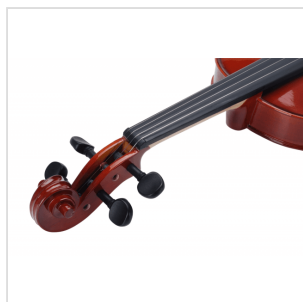

VSVI-12

1/2 VIRTUOSO STUDENT VIOLIN WITH CASE AND BOW

Virtuoso Student series is the perfect choice for beginners demanding for affordable quality and playability. Virtuoso Student provides woods, finishes, crafting and details definitely unmatched in this market range, coming out with alloy aluminium with integrated individual adjuster tailpiece, bow with hexagonal section, case, straps and rosin. A very complete hi-value deal.

VSVI-12

1/2 VIRTUOSO STUDENT VIOLIN WITH CASE AND BOW

PRODUCT DETAILS

KEY FEATURES

Top: carved solid spruce

Back and sides: solid maple

Binding: well done purfling (inlaid)

Bridge: maple

Fingerboard: dyed maple

Pegs and Chinrest: dyed maple

Tailpiece: alloy aluminium with integrated individual adjuster

Bow: student model in brazilian wood and hexagonal section

Color: Cherry Brown

Finish: glossy

Case: preformed in brown with cream interior

Accessories: rosin, straps, strings

Size: 1/2