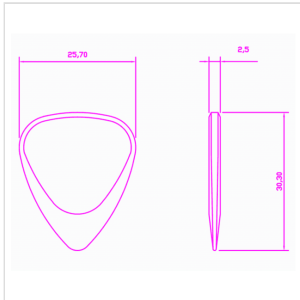

ZDT-LE-4

ZODIAC TONES "LEO" 4 GUITAR PICKS

Zodiac Tones are based upon the Classic 351 shape. They are CNC Milled to tight tolerances and are 2.5mm thick chamfering down to a playing tip at 0.7mm thick. Born under the same sign as Mick Jagger.