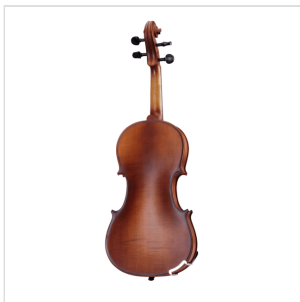

# 1/4 VIRTUOSO PRO LINE VIOLIN WITH CASE AND BOW

Virtuoso Pro series is born to provide performing instruments to young players demanding for high quality violins built in the tradition of Italian luthiers. Materials, crafting, details and accessories, everything in the Virtuoso Pro series is at the top in its market range: solid spruce AA top, flamed solid maple back & sides, ebony fingerboard, ebony pegs and chinrest, alloy aluminium with integrated individual adjuster tailpiece. Full accessoried with brazilian wood bow w/hexagonal section case, straps, rosin and strings.

# 1/4 VIRTUOSO PRO LINE VIOLIN WITH CASE AND BOW

### KEY FEATURES

Top: solid spruce AA

Back and sides: flamed solid maple

Binding: well done purfling (inlaid)

Bridge: maple

Fingerboard: ebony

Pegs and Chinrest: bosso

Tailpiece: Alloy alluminium with integrated individual adjuster