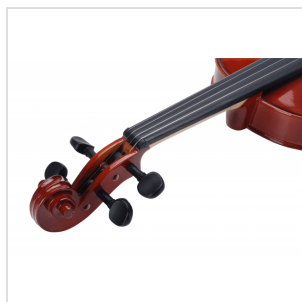

VSVI-14

1/4 VIRTUOSO STUDENT VIOLIN WITH CASE AND BOW

Virtuoso Student series is the perfect choice for beginners demanding for affordable quality and playability. Virtuoso Student provides woods, finishes, crafting and details definitely unmatched in this market range, coming out with alloy aluminium with integrated individual adjuster tailpiece, bow with hexagonal section, case, straps and rosin. A very complete hi-value deal.

VSVI-14

1/4 VIRTUOSO STUDENT VIOLIN WITH CASE AND BOW

PRODUCT DETAILS

KEY FEATURES

Top: carved solid spruce

Back and sides: solid maple

Binding: well done purfling (inlaid)

Bridge: maple

Fingerboard: dyed maple

Pegs and Chinrest: dyed maple

Tailpiece: alloy aluminium with integrated individual adjuster

Bow: student model in brazilian wood and hexagonal section

Color: Cherry Brown

Finish: glossy

Case: preformed in brown with cream interior

Accessories: rosin, straps, strings

Size: 1/4