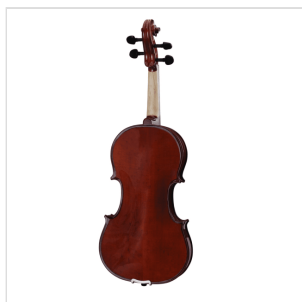

VSVI-14

1/4 VIRTUOSO STUDENT VIOLIN WITH CASE AND BOW

Virtuoso Student series is the perfect choice for beginners demanding for affordable quality and playability. Virtuoso Student provides woods, finishes, crafting and details definitely unmatched in this market range, coming out with alloy aluminium with integrated individual adjuster tailpiece, bow with hexagonal section, case, straps and rosin. A very complete hi-value deal.

VSVI-14

1/4 VIRTUOSO STUDENT VIOLIN WITH CASE AND BOW

PRODUCT DETAILS

KEY FEATURES

Top: carved solid spruce

Back and sides: solid maple

Binding: well done purfling (inlaid)

Bridge: maple

Fingerboard: dyed maple

Pegs and Chinrest: dyed maple

Tailpiece: alloy aluminium with integrated individual adjuster

Bow: student model in brazilian wood and hexagonal section

Color: Cherry Brown

Finish: glossy

Case: preformed in brown with cream interior

Accessories: rosin, straps, strings

Size: 1/4