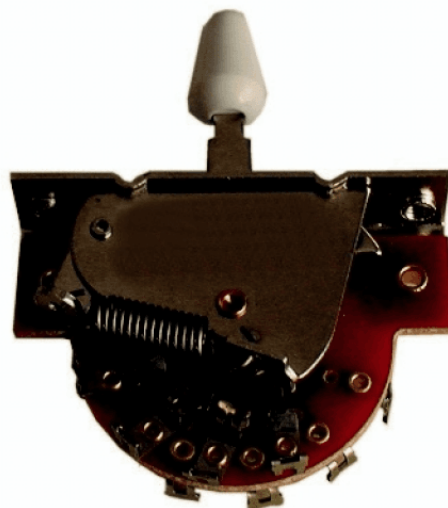

SW40/5

STRAT 5-WAY SWITCH (WHITE)

SOUNDATION parts is the official replacement parts program for any SOUNDSATION musical instrument and beyond. You can find guitar or bass replacement parts made in Japan for repairing or restore of most famous vintage and modern guitars.

PRODUCT DETAILS

KEY FEATURES

White Knob

Strat Switch

5-Way