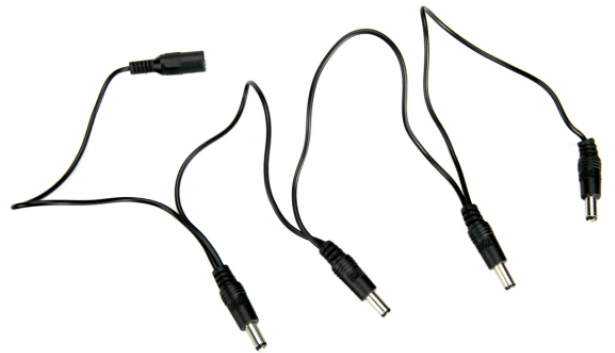

WAC-001 MULTI-PLUG CABLE FOR NUX ACD-008 POWER ADAPTER

A daisy-chain cable to power multiple NUX Pedal with one adaptor

PRODUCT DETAILS

KEY FEATURES

Conceived for NUX ACD-008 power adapter