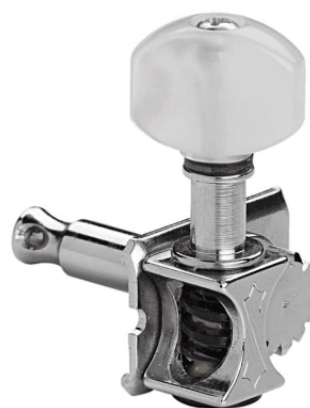

6L-STD-CHROME-V-PEARL VINTAGE SERIES STANDARD MACHINE HEADS, 6 ON LINE

Sperzel tuning keys consist of advanced design standards. Every component is designed to provide stable performance and reliable action during combined movements. Our tuning keys are machined from solid billet aluminum for light weight and held to precise tolerances and quality checks to produce a precision tuning key. All of this combines to help eliminate shaft wobble and endplay and minimize backlash. Vintage series is ideal replacement for old vintage FENDER® guitars

6L-STD-CHROME-V-PEARL VINTAGE SERIES STANDARD MACHINE HEADS, 6 ON LINE

PRODUCT DETAILS

KEY FEATURES

Standard machine heads

Mounting: 6 online

Finishing: Chrome

Button: pearl