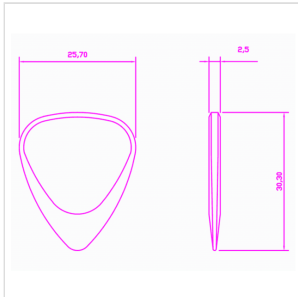

ZDT-CA-4

ZODIAC TONES "CANCER" 4 GUITAR PICKS

Zodiac Tones are based upon the Classic 351 shape. They are CNC Milled to tight tolerances and are 2.5mm thick chamfering down to a playing tip at 0.7mm thick. Born under the same sign as Carlos Santana.