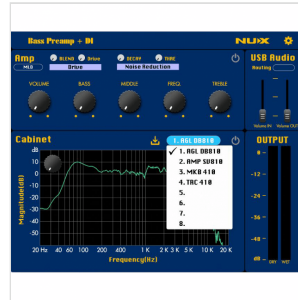

NBP-5 BASS PREAMP + DI STOMPBOX

MLD signature Bass Preamp + DI features fully sweepable midrange frequencies in addition to bass and treble controls. The preamp sound is designed by the respected musician Melvin Lee Davis, who roked together with NUX for creating a pedal with a huge range of action. Built-in Amp Model & Cab Sim (Impulse Response) with software for avanced editing make this pedal a real must for demanding bass players.

NBP-5

BASS PREAMP + DI STOMPBOX

PRODUCT DETAILS

KEY FEATURES

Very versatile preamp pedal with Built-in Amp Model & Cab Sim (Impulse Response)

Balanced XLR DI OUT with switchable IR

Micro-USB B port to connect to PC/Mac to load different Virtual Cabinets through the NBP edit software

1/4" OUT with switchable IR

Controls: Volume, Blend, Drive, Bass, Middle, Treble

Headphone out

NBP edit software offers Noise Reduction to solve the hum issue of Jazz basses, selectable Amp models / Cabinets(IRs), USB Audio settings