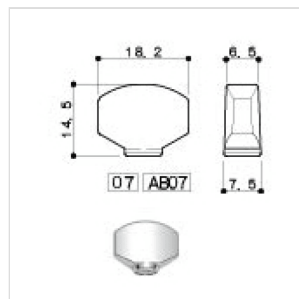

SG381MG07CL6 ELECTRIC GUITAR MACHINE HEADS, L6, MAGNUM LOCK SERIES, CHROME

Gotoh Machine Heads has an excellent value for money. Ideal for acoustic and electric guitar. Characterized by the automatic locking system of the strings, Magnum Lock

SG381MG07CL6

ELECTRIC GUITAR MACHINE HEADS, L6, MAGNUM LOCK SERIES, CHROME

PRODUCT DETAILS

KEY FEATURES

LUBRI COAT: With a "Solid Luburication Coat", regular oil has been eliminated keeping the lubrication where it is needed for the life of the tuning machine heads. it is now enhanced with a GOTOH original anti-transformable lubrication oil and this reduces the friction between the gears resulting an ultra smooth feel minimal back lash and unrivalled tuning stability.

GOTOH MAGNUM LOCK is a self locking system by string tension and is a great asset when keeping vibrato-equipped guitars in tune without any string breaking and slipping off.

SPECIFICATIONS

Finishes	Chrome
Installation	L6
Gear ratio	1:16
Weight	38.8 g/pcs
Button	07 CHROME