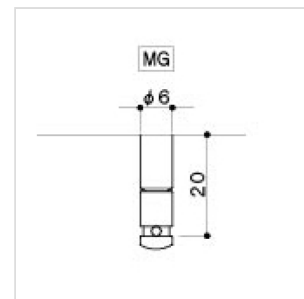

SG381MG07CL6 ELECTRIC GUITAR MACHINE HEADS, L6, MAGNUM LOCK SERIES, CHROME

Gotoh Machine Heads has an excellent value for money. Ideal for acoustic and electric guitar. Characterized by the automatic locking system of the strings, Magnum Lock

SG381MG07CL6

ELECTRIC GUITAR MACHINE HEADS, L6, MAGNUM LOCK SERIES, CHROME

PRODUCT DETAILS

KEY FEATURES

LUBRI COAT: With a "Solid Luburication Coat", regular oil has been eliminated keeping the lubrication where it is needed for the life of the tuning machine heads. it is now enhanced with a GOTOH original anti-transformable lubrication oil and this reduces the friction between the gears resulting an ultra smooth feel minimal back lash and unrivalled tuning stability.

GOTOH MAGNUM LOCK is a self locking system by string tension and is a great asset when keeping vibrato-equipped guitars in tune without any string breaking and slipping off.

SPECIFICATIONS

Finishes	Chrome
Installation	L6
Gear ratio	1:16
Weight	38.8 g/pcs
Button	07 CHROME