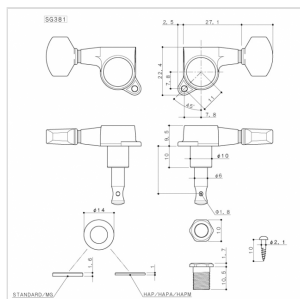

SG381MG07CL6 ELECTRIC GUITAR MACHINE HEADS, L6, MAGNUM LOCK SERIES, CHROME

Gotoh Machine Heads has an excellent value for money. Ideal for acoustic and electric guitar. Characterized by the automatic locking system of the strings, Magnum Lock

SG381MG07CL6

ELECTRIC GUITAR MACHINE HEADS, L6, MAGNUM LOCK SERIES, CHROME

PRODUCT DETAILS

KEY FEATURES

LUBRI COAT: With a "Solid Luburication Coat", regular oil has been eliminated keeping the lubrication where it is needed for the life of the tuning machine heads. it is now enhanced with a GOTOH original anti-transformable lubrication oil and this reduces the friction between the gears resulting an ultra smooth feel minimal back lash and unrivalled tuning stability.

GOTOH MAGNUM LOCK is a self locking system by string tension and is a great asset when keeping vibrato-equipped guitars in tune without any string breaking and slipping off.

SPECIFICATIONS

Finishes	Chrome
Installation	L6
Gear ratio	1:16
Weight	38.8 g/pcs
Button	07 CHROME