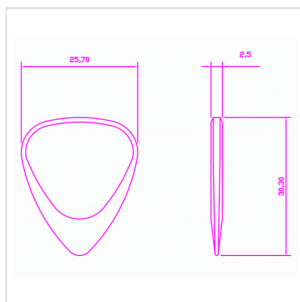

ZDT-TA-4

ZODIAC TONES "TAURUS" 4 GUITAR PICKS

Zodiac Tones are based upon the Classic 351 shape. They are CNC Milled to tight tolerances and are 2.5mm thick chamfering down to a playing tip at 0.7mm thick Born under the same sign as Bono and Ritchi Valens.