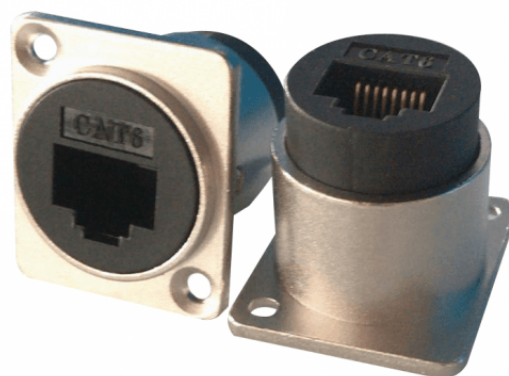

WM-PC-CAT6F

CAT6 PANEL MOUNT FEMALE RECEPTACLE

Wiremaster series features hi-quality connectors, products conceived to provide hi level performances for a wide range of professional applications.

PRODUCT DETAILS

KEY FEATURES

Professional CAT6 panel mount female receptacle

Nickel plated Zinc-alloy shell

Package: 1 pc