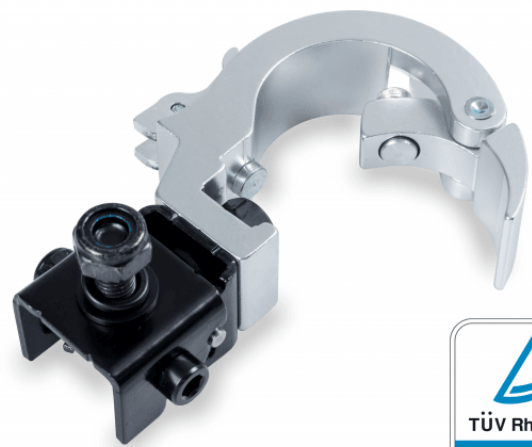

CLFA-50100S

ALUMINIUM FOLDING CLAMP 48-50 MM AUTOMATIC RELEASE 100 KG

Folding Clamp for trusses with sections between 48 and 50 mm. Quick release Maximum load 100 kg.

CLFA-50100S

ALUMINIUM FOLDING CLAMP 48-50 MM AUTOMATIC RELEASE 100 KG

PRODUCT DETAILS

KEY FEATURES

SPECIFICATIONS

Safe working load	100 kg
Fit tube Dimeter	Ø38-60 mm
Material	Aluminum
Surface Treatment	Polishing
Color	Alluminium
Quick Release	Yes
Folding Clamp	Yes
TUV Certified	Yes