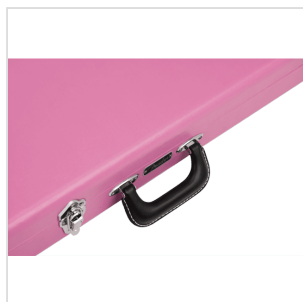

## JOE STRUMMER STRAT/TELE CASE, PINK LEOPARD

Punk poet, musician and composer, Joe Strummer spent his life smashing musical and cultural boundaries both as the singer of The Clash and as a solo artist. Celebrate Joe Strummer's unparalleled style and substance with his signature guitar case for Tele® and Strat® models. Featuring a bold pink tolex exterior, this 3-ply hardshell wood case boasts a vinyl wrapped steel carry handle and draw latches in addition to triple-plated silver hardware throughout the case. The striking leopard print interior is crafted from soft crushed acrylic plush interior lining while a spacious accessory compartment offers plenty of room for accessories. This one-of-a-kind signature case also includes a hidden compartment under the accessories door that holds a treasured piece of Joe Strummer's illustrious career inside.

### KEY FEATURES

Pink vinyl wrapped 3-ply hardshell wood case

8mm sides and 5mm top and bottom

Black vinyl wrapped steel core carry handle

Soft crushed acrylic plush interior lining in leopard print

Large accessory storage compartment with lid

Steel draw latches; 1 locking latch with key set

Fits most right-handed Stratocasters and Telecasters

Color: pink