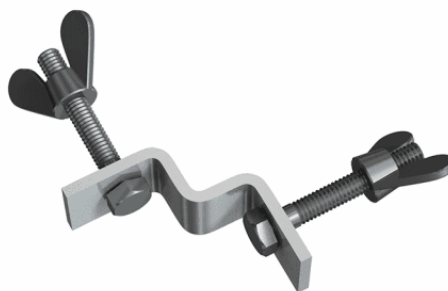

CL-CRNJNC HANDRAIL CORNER JUNCTION

Steel corner connector for stage handrails.

PRODUCT DETAILS

KEY FEATURES

Corner connector for stage handrails.

Costruito in acciaio.

SPECIFICATIONS

Dimension (WxDxH) 135 x 30 x 135 mm

Weight 0,44 Kg