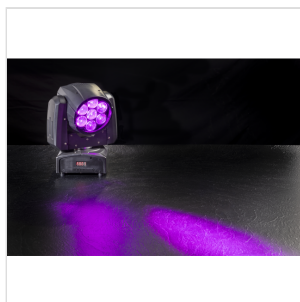

MOOD 715Z WASH SOUNDSATION LED WASH MOVING HEAD WITH ZOOM MOOD 715Z WASH 7 X 15 W

MOOD 715Z WASH is part of a wider range of SOUNDSATION intelligent LED Moving Head Lights. This lighting is compact, lightweight and very easy to use. It's been designed to meet more customers' demand, thanks to the ultra-smooth dimmer, the Zoom function (5,5°-45°) and is equipped with 7 x 15W RGBW LED, extremely bright and reliable. It can be used as both beam and wash light, in order to meet various lighting applications. Not only, but thanks to the 16-bit of precision on movement driving and dimming, it creates extremely fine strobe, dimmer and positioning effects. Finally, the multi-function LED operation is developed to help the user setting the unit up, making this fixture easy to use, reliable in performance and versatile in applications. A MUST for all lighting professionals.

MOOD 715Z WASH
SOUNDSATION LED WASH MOVING HEAD WITH ZOOM
MOOD 715Z WASH 7 X 15 W

MOOD 715Z WASH

SOUNDSATION LED WASH MOVING HEAD WITH ZOOM

MOOD 715Z WASH 7 X 15 W

PRODUCT DETAILS

KEY FEATURES

7 x 15W RGBW LED with about 50.000 hours lifespan

5,5°-45° zoom system

0-100% Electronic dimmer

0-20Hz Strobe effect

Color Macro, Pulsating and Skipped Color change

540° / 270° Pan/Tilt

SPECIFICATIONS

LED	7 x 15W RGBW with about 50.000 hours lifespan
Zoom	5,5°-45°
Color	Macro, Pulsating and Skipped Color change
Dimmer	Electronic 0-100%
Strobe	0-20Hz
Control mode	14CH / 16CH, DMX512, Master/Slave, Auto, Sound
Pan/Tilt	540° / 270°
Display	LED
Voltage	AC100V-240V - 50/60Hz
Rated Power	130W
Main socket	IEC Europlug

MOOD 715Z WASH SOUNDSATION LED WASH MOVING HEAD WITH ZOOM MOOD 715Z WASH 7 X 15 W

DMX	IN and OUT 3 pin XLR
Running Temp.	0-40°C
Net Weight	4 kg
Fixture Size (WxDxH)	158 x 145 x 300 mm
Gross Weight	4.5 kg
Packing size (WxDxH)	270 x 210 x 340 mm