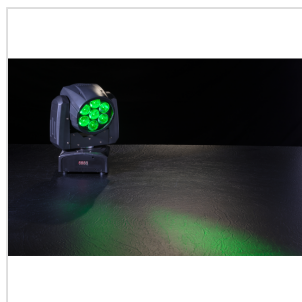

MOOD 715Z WASH SOUNDSATION LED WASH MOVING HEAD WITH ZOOM MOOD 715Z WASH 7 X 15 W

MOOD 715Z WASH is part of a wider range of SOUNDSATION intelligent LED Moving Head Lights. This lighting is compact, lightweight and very easy to use. It's been designed to meet more customers' demand, thanks to the ultra-smooth dimmer, the Zoom function (5,5°-45°) and is equipped with 7 x 15W RGBW LED, extremely bright and reliable. It can be used as both beam and wash light, in order to meet various lighting applications. Not only, but thanks to the 16-bit of precision on movement driving and dimming, it creates extremely fine strobe, dimmer and positioning effects. Finally, the multi-function LED operation is developed to help the user setting the unit up, making this fixture easy to use, reliable in performance and versatile in applications. A MUST for all lighting professionals.

MOOD 715Z WASH
SOUNDSATION LED WASH MOVING HEAD WITH ZOOM
MOOD 715Z WASH 7 X 15 W

MOOD 715Z WASH

SOUNDSATION LED WASH MOVING HEAD WITH ZOOM

MOOD 715Z WASH 7 X 15 W

PRODUCT DETAILS

KEY FEATURES

7 x 15W RGBW LED with about 50.000 hours lifespan

5,5°-45° zoom system

0-100% Electronic dimmer

0-20Hz Strobe effect

Color Macro, Pulsating and Skipped Color change

540° / 270° Pan/Tilt

SPECIFICATIONS

LED	7 x 15W RGBW with about 50.000 hours lifespan
Zoom	5,5°-45°
Color	Macro, Pulsating and Skipped Color change
Dimmer	Electronic 0-100%
Strobe	0-20Hz
Control mode	14CH / 16CH, DMX512, Master/Slave, Auto, Sound
Pan/Tilt	540° / 270°
Display	LED
Voltage	AC100V-240V - 50/60Hz
Rated Power	130W
Main socket	IEC Europlug

MOOD 715Z WASH SOUNDSATION LED WASH MOVING HEAD WITH ZOOM MOOD 715Z WASH 7 X 15 W

DMX	IN and OUT 3 pin XLR
Running Temp.	0-40°C
Net Weight	4 kg
Fixture Size (WxDxH)	158 x 145 x 300 mm
Gross Weight	4.5 kg
Packing size (WxDxH)	270 x 210 x 340 mm