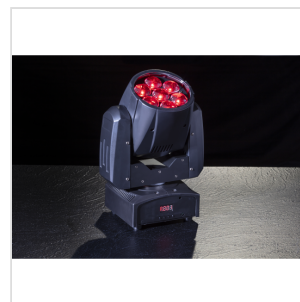

MOOD 715Z WASH SOUNDSATION LED WASH MOVING HEAD WITH ZOOM MOOD 715Z WASH 7 X 15 W

MOOD 715Z WASH is part of a wider range of SOUNDSATION intelligent LED Moving Head Lights. This lighting is compact, lightweight and very easy to use. It's been designed to meet more customers' demand, thanks to the ultra-smooth dimmer, the Zoom function (5,5°-45°) and is equipped with 7 x 15W RGBW LED, extremely bright and reliable. It can be used as both beam and wash light, in order to meet various lighting applications. Not only, but thanks to the 16-bit of precision on movement driving and dimming, it creates extremely fine strobe, dimmer and positioning effects. Finally, the multi-function LED operation is developed to help the user setting the unit up, making this fixture easy to use, reliable in performance and versatile in applications. A MUST for all lighting professionals.

MOOD 715Z WASH
SOUNDSATION LED WASH MOVING HEAD WITH ZOOM
MOOD 715Z WASH 7 X 15 W

MOOD 715Z WASH

SOUNDSATION LED WASH MOVING HEAD WITH ZOOM

MOOD 715Z WASH 7 X 15 W

PRODUCT DETAILS

KEY FEATURES

7 x 15W RGBW LED with about 50.000 hours lifespan

5,5°-45° zoom system

0-100% Electronic dimmer

0-20Hz Strobe effect

Color Macro, Pulsating and Skipped Color change

540° / 270° Pan/Tilt

SPECIFICATIONS

LED	7 x 15W RGBW with about 50.000 hours lifespan
Zoom	5,5°-45°
Color	Macro, Pulsating and Skipped Color change
Dimmer	Electronic 0-100%
Strobe	0-20Hz
Control mode	14CH / 16CH, DMX512, Master/Slave, Auto, Sound
Pan/Tilt	540° / 270°
Display	LED
Voltage	AC100V-240V - 50/60Hz
Rated Power	130W
Main socket	IEC Europlug

MOOD 715Z WASH SOUNDSATION LED WASH MOVING HEAD WITH ZOOM MOOD 715Z WASH 7 X 15 W

DMX	IN and OUT 3 pin XLR
Running Temp.	0-40°C
Net Weight	4 kg
Fixture Size (WxDxH)	158 x 145 x 300 mm
Gross Weight	4.5 kg
Packing size (WxDxH)	270 x 210 x 340 mm