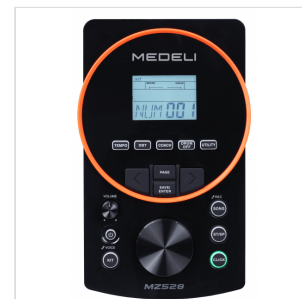

MZ528

COMPACT AND ELEGANT DIGITAL DRUM WITH A MESH 10" SNARE DRUM AND THREE 8" MESH TOM

The MZ528 digital drum is equipped with all the new MEDELI drum sounds in order to give a super natural and realistic listening sensation.

MZ528

**COMPACT AND ELEGANT DIGITAL DRUM WITH A MESH
10" SNARE DRUM AND THREE 8" MESH TOM**

MZ528

COMPACT AND ELEGANT DIGITAL DRUM WITH A MESH 10" SNARE DRUM AND THREE 8" MESH TOM

HIGHLIGHTS

LEARN BY PLAYING