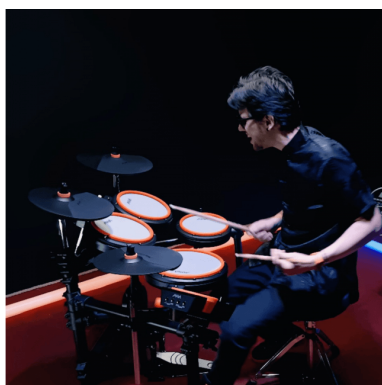

MZ528

COMPACT AND ELEGANT DIGITAL DRUM WITH A MESH 10" SNARE DRUM AND THREE 8" MESH TOM

The MZ528 digital drum is equipped with all the new MEDELI drum sounds in order to give a super natural and realistic listening sensation.

With a compact and stylish design, this digital drum kit is the perfect learning partner and is adaptable to any furniture.

The MZ528 digital drum kit is equipped with an incredible DBT (Double Bass Trigger) function that makes it easy to achieve double bass technique. You can adjust the activation interval according to your performance.

MZ528

**COMPACT AND ELEGANT DIGITAL DRUM WITH A MESH
10" SNARE DRUM AND THREE 8" MESH TOM**

MZ528

COMPACT AND ELEGANT DIGITAL DRUM WITH A MESH 10" SNARE DRUM AND THREE 8" MESH TOM

HIGHLIGHTS

LEARN BY PLAYING

MEDELI MZ528 is an entry-level digital drum kit and has an ideal profile for those who want to learn to play using internal technological resources such as the Smart Coach and songs. Comparing this digital drum kit with other similar products in the same price range it can be seen that it is unique in offering an educational approach to the product thus attracting the attention of students and teachers.