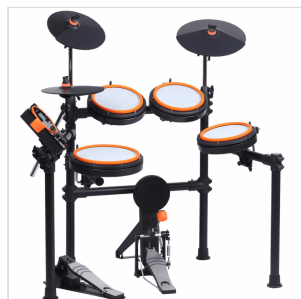

MZ528

COMPACT AND ELEGANT DIGITAL DRUM WITH A MESH 10" SNARE DRUM AND THREE 8" MESH TOM

The MZ528 digital drum is equipped with all the new MEDELI drum sounds in order to give a super natural and realistic listening sensation.

Regardless of playing rolled-type hits or pad hits and, thanks to dynamics recognition, the MZ528 digital drum kit allows you to appreciate the delicate nuances and natural sounds, replicating the unique characteristics of an acoustic drum.

With a compact and stylish design, this digital drum kit is the perfect learning partner and is adaptable to any furniture.

The MZ528 digital drum kit is equipped with an incredible DBT (Double Bass Trigger) function that makes it easy to achieve double bass technique. You can adjust the activation interval according to your performance.

MZ528

**COMPACT AND ELEGANT DIGITAL DRUM WITH A MESH
10" SNARE DRUM AND THREE 8" MESH TOM**

MZ528

COMPACT AND ELEGANT DIGITAL DRUM WITH A MESH 10" SNARE DRUM AND THREE 8" MESH TOM

HIGHLIGHTS

LEARN BY PLAYING