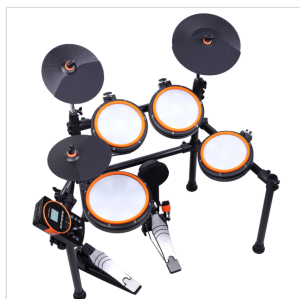

MZ528

COMPACT AND ELEGANT DIGITAL DRUM WITH A MESH 10" SNARE DRUM AND THREE 8" MESH TOM

The MZ528 digital drum is equipped with all the new MEDELI drum sounds in order to give a super natural and realistic listening sensation.

Regardless of playing rolled-type hits or pad hits and, thanks to dynamics recognition, the MZ528 digital drum kit allows you to appreciate the delicate nuances and natural sounds, replicating the unique characteristics of an acoustic drum.

With a compact and stylish design, this digital drum kit is the perfect learning partner and is adaptable to any furniture.

The MZ528 digital drum kit is equipped with an incredible DBT (Double Bass Trigger) function that makes it easy to achieve double bass technique. You can adjust the activation interval according to your performance.

MZ528

**COMPACT AND ELEGANT DIGITAL DRUM WITH A MESH
10" SNARE DRUM AND THREE 8" MESH TOM**

MZ528

COMPACT AND ELEGANT DIGITAL DRUM WITH A MESH 10" SNARE DRUM AND THREE 8" MESH TOM

HIGHLIGHTS

LEARN BY PLAYING