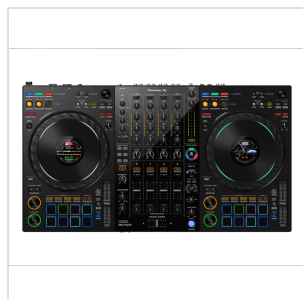

DDJ-FLX-10

4-CHANNEL DJ PERFORMANCE CONTROLLER FOR MULTIPLE DJ APPLICATIONS

SPLIT.MIX.CREATE

The DDJ-FLX10 is a 4-channel performance DJ controller for rekordbox and Serato DJ Pro. It includes a host of brand-new features including Track Separation technology, which enables new creative possibilities such as the easy performance of mash-ups on the fly with no need to prepare tracks in advance.

DDJ-FLX-10

4-CHANNEL DJ PERFORMANCE CONTROLLER FOR MULTIPLE DJ APPLICATIONS

DDJ-FLX-10

4-CHANNEL DJ PERFORMANCE CONTROLLER FOR MULTIPLE DJ APPLICATIONS

HIGHLIGHTS

TRACK SEPARATION FOR INNOVATIVE PERFORMANCES INCLUDING LIVE MASHUPS

Load the regular songs from your music library and create remixes and mash-ups on the fly by independently manipulating the 3 key parts of the music: vocals, drums, and inst (other instruments including bass and synths). There are dedicated color-coded buttons to control each part, so you'll always have a clear visual grasp of what's playing.

- **ACTIVE PART & PART ISO**
Individually adjust the volume for the vocals, drums, or inst, or mute them completely.
- **FX PART SELECT**
Choose which parts of a track you want to apply effects to.
- **PART INSTANT DOUBLES**
Isolate a specific part of the track (vocal, drums, or inst) and transfer it to another deck.