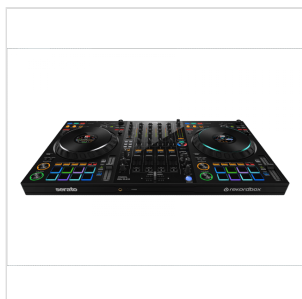

DDJ-FLX-10

4-CHANNEL DJ PERFORMANCE CONTROLLER FOR MULTIPLE DJ APPLICATIONS

SPLIT.MIX.CREATE

The DDJ-FLX10 is a 4-channel performance DJ controller for rekordbox and Serato DJ Pro. It includes a host of brand-new features including Track Separation technology, which enables new creative possibilities such as the easy performance of mash-ups on the fly with no need to prepare tracks in advance.

DDJ-FLX-10

4-CHANNEL DJ PERFORMANCE CONTROLLER FOR MULTIPLE DJ APPLICATIONS

DDJ-FLX-10

4-CHANNEL DJ PERFORMANCE CONTROLLER FOR MULTIPLE DJ APPLICATIONS

HIGHLIGHTS

TRACK SEPARATION FOR INNOVATIVE PERFORMANCES INCLUDING LIVE MASHUPS

Load the regular songs from your music library and create remixes and mash-ups on the fly by independently manipulating the 3 key parts of the music: vocals, drums, and inst (other instruments including bass and synths). There are dedicated color-coded buttons to control each part, so you'll always have a clear visual grasp of what's playing.

- **ACTIVE PART & PART ISO**
Individually adjust the volume for the vocals, drums, or inst, or mute them completely.
- **FX PART SELECT**
Choose which parts of a track you want to apply effects to.
- **PART INSTANT DOUBLES**
Isolate a specific part of the track (vocal, drums, or inst) and transfer it to another deck.