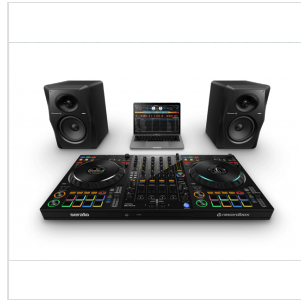

DDJ-FLX-10

4-CHANNEL DJ PERFORMANCE CONTROLLER FOR MULTIPLE DJ APPLICATIONS

SPLIT.MIX.CREATE

The DDJ-FLX10 is a 4-channel performance DJ controller for rekordbox and Serato DJ Pro. It includes a host of brand-new features including Track Separation technology, which enables new creative possibilities such as the easy performance of mash-ups on the fly with no need to prepare tracks in advance.

DDJ-FLX-10

4-CHANNEL DJ PERFORMANCE CONTROLLER FOR MULTIPLE DJ APPLICATIONS

DDJ-FLX-10

4-CHANNEL DJ PERFORMANCE CONTROLLER FOR MULTIPLE DJ APPLICATIONS

HIGHLIGHTS

TRACK SEPARATION FOR INNOVATIVE PERFORMANCES INCLUDING LIVE MASHUPS

Load the regular songs from your music library and create remixes and mash-ups on the fly by independently manipulating the 3 key parts of the music: vocals, drums, and inst (other instruments including bass and synths). There are dedicated color-coded buttons to control each part, so you'll always have a clear visual grasp of what's playing.

Take advantage of a completely new playback concept in rekordbox that enables you to create slick musical progression in your sets by linking mix points in tracks so the next song kicks in at the perfect moment. You might set the next track to start from the beginning of its melody when the vocal of the current song ends, ensuring a seamless transition without a sound clash. There's no need to count down or press play manually, which also leaves your hands free to create mash-ups or add effects.