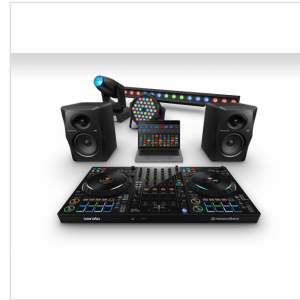

DDJ-FLX-10

4-CHANNEL DJ PERFORMANCE CONTROLLER FOR MULTIPLE DJ APPLICATIONS

SPLIT.MIX.CREATE

The DDJ-FLX10 is a 4-channel performance DJ controller for rekordbox and Serato DJ Pro. It includes a host of brand-new features including Track Separation technology, which enables new creative possibilities such as the easy performance of mash-ups on the fly with no need to prepare tracks in advance.

DDJ-FLX-10

4-CHANNEL DJ PERFORMANCE CONTROLLER FOR MULTIPLE DJ APPLICATIONS

DDJ-FLX-10

4-CHANNEL DJ PERFORMANCE CONTROLLER FOR MULTIPLE DJ APPLICATIONS

HIGHLIGHTS

TRACK SEPARATION FOR INNOVATIVE PERFORMANCES INCLUDING LIVE MASHUPS

Load the regular songs from your music library and create remixes and mash-ups on the fly by independently manipulating the 3 key parts of the music: vocals, drums, and inst (other instruments including bass and synths). There are dedicated color-coded buttons to control each part, so you'll always have a clear visual grasp of what's playing.

Take advantage of a completely new playback concept in rekordbox that enables you to create slick musical progression in your sets by linking mix points in tracks so the next song kicks in at the perfect moment. You might set the next track to start from the beginning of its melody when the vocal of the current song ends, ensuring a seamless transition without a sound clash. There's no need to count down or press play manually, which also leaves your hands free to create mash-ups or add effects.