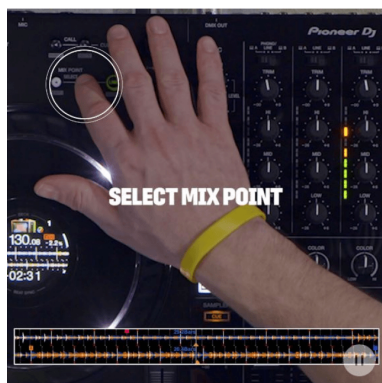

DDJ-FLX-10

4-CHANNEL DJ PERFORMANCE CONTROLLER FOR MULTIPLE DJ APPLICATIONS

EXPANDED ON JOG DISPLAY

Customize the information you see on the jogs so there's no need to take your eyes off the decks. Choose from 4 modes, some of which show 3 Band Waveforms (rekordbox only), and keep an eye on Mix Point Link and rekordbox vocal position analysis information, as well as Performance Pad status.

- DECK INFO MODE

Shows the information about the deck, including the Overall Waveform. (When using Serato DJ Pro, this mode shows the virtual deck of Serato DJ Pro.)

- WAVEFORM MODE

Shows the Zoomed Waveforms for 2 decks.

- ARTWORK DISPLAY

Shows the artwork for the track that's playing.

- DJ LOGO DISPLAY

Shows your own logo or favorite image on each deck after using the Image Transfer Tool for PC/Mac.

NEW MIX POINT LINK FOR SEAMLESS TRANSITIONS

Take advantage of a completely new playback concept in rekordbox that enables you to create slick musical progression in your sets by linking mix points in tracks so the next song kicks in at the perfect moment. You might set the next track to start from the beginning of its melody when the vocal of the current song ends, ensuring a seamless transition without a sound clash. There's no need to count down or press play manually, which also leaves your hands free to create mash-ups or add effects.