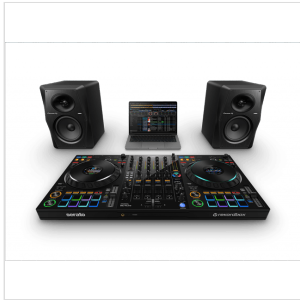

DDJ-FLX-10

4-CHANNEL DJ PERFORMANCE CONTROLLER FOR MULTIPLE DJ APPLICATIONS

SPLIT.MIX.CREATE

The DDJ-FLX10 is a 4-channel performance DJ controller for rekordbox and Serato DJ Pro. It includes a host of brand-new features including Track Separation technology, which enables new creative possibilities such as the easy performance of mash-ups on the fly with no need to prepare tracks in advance.

DDJ-FLX-10

4-CHANNEL DJ PERFORMANCE CONTROLLER FOR MULTIPLE DJ APPLICATIONS

DDJ-FLX-10

4-CHANNEL DJ PERFORMANCE CONTROLLER FOR MULTIPLE DJ APPLICATIONS

HIGHLIGHTS

TRACK SEPARATION FOR INNOVATIVE PERFORMANCES INCLUDING LIVE MASHUPS

Load the regular songs from your music library and create remixes and mash-ups on the fly by independently manipulating the 3 key parts of the music: vocals, drums, and inst (other instruments including bass and synths). There are dedicated color-coded buttons to control each part, so you'll always have a clear visual grasp of what's playing.

- **ACTIVE PART & PART ISO**
Individually adjust the volume for the vocals, drums, or inst, or mute them completely.
- **FX PART SELECT**
Choose which parts of a track you want to apply effects to.
- **PART INSTANT DOUBLES**
Isolate a specific part of the track (vocal, drums, or inst) and transfer it to another deck.