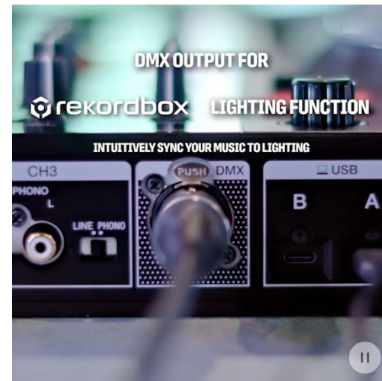

DDJ-FLX-10

4-CHANNEL DJ PERFORMANCE CONTROLLER FOR MULTIPLE DJ APPLICATIONS

EXPANDED ON JOG DISPLAY

Customize the information you see on the jogs so there's no need to take your eyes off the decks. Choose from 4 modes, some of which show 3 Band Waveforms (rekordbox only), and keep an eye on Mix Point Link and rekordbox vocal position analysis information, as well as Performance Pad status.

- ARTWORK DISPLAY

Shows the artwork for the track that's playing.

- DJ LOGO DISPLAY

Shows your own logo or favorite image on each deck after using the Image Transfer Tool for PC/Mac.

NEW MIX POINT LINK FOR SEAMLESS TRANSITIONS

Take advantage of a completely new playback concept in rekordbox that enables you to create slick musical progression in your sets by linking mix points in tracks so the next song kicks in at the perfect moment. You might set the next track to start from the beginning of its melody when the vocal of the current song ends, ensuring a seamless transition without a sound clash. There's no need to count down or press play manually, which also leaves your hands free to create mash-ups or add effects.

DDJ-FLX-10

4-CHANNEL DJ PERFORMANCE CONTROLLER FOR MULTIPLE DJ APPLICATIONS

DMX OUTPUT FOR REKORDBOX LIGHTING FUNCTION

Live up your performances with lighting effects that match the mood of the tracks you play. It's easy with the rekordbox Lighting function and, thanks to the DMX output on the DDJ-FLX10, you don't need any other equipment such as an external DMX interface. Simply connect DMX-compatible lighting equipment to the controller and use rekordbox to create custom lighting effects, or set the software to automatically adapt the color and movement of the lights to progress with the music.