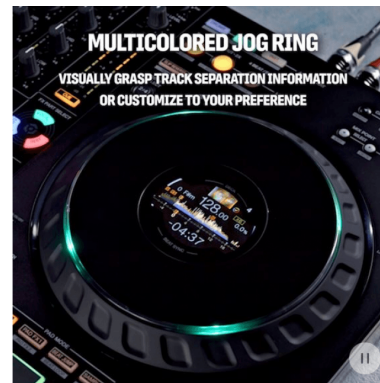

DDJ-FLX-10

4-CHANNEL DJ PERFORMANCE CONTROLLER FOR MULTIPLE DJ APPLICATIONS

EXPANDED ON JOG DISPLAY

Customize the information you see on the jogs so there's no need to take your eyes off the decks. Choose from 4 modes, some of which show 3 Band Waveforms (rekordbox only), and keep an eye on Mix Point Link and rekordbox vocal position analysis information, as well as Performance Pad status.

DDJ-FLX-10

4-CHANNEL DJ PERFORMANCE CONTROLLER FOR MULTIPLE DJ APPLICATIONS

DMX OUTPUT FOR REKORDBOX LIGHTING FUNCTION

Live up your performances with lighting effects that match the mood of the tracks you play. It's easy with the rekordbox Lighting function and, thanks to the DMX output on the DDJ-FLX10, you don't need any other equipment such as an external DMX interface. Simply connect DMX-compatible lighting equipment to the controller and use rekordbox to create custom lighting effects, or set the software to automatically adapt the color and movement of the lights to progress with the music.

EVOLVED MAGVEL FADER 4-SENSOR SYSTEM

Improved from the 2-sensor system on the DDJ-1000, the MAGVEL FADER on the DDJ-FLX10 uses a 4-sensor system. This allows you to make the tiniest volume adjustments, no matter how small the movement of the crossfader, enabling more musical performances.

DDJ-FLX-10

4-CHANNEL DJ PERFORMANCE CONTROLLER FOR MULTIPLE DJ APPLICATIONS

MULTICOLORED JOG RING

You can use the first-ever multicolored jog ring on a Pioneer DJ controller to indicate the different parts of the track that are playing when you're using the Track Separation features, or you can customize the colors to your preferred look.