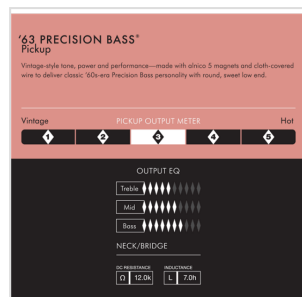

0992241000

PURE VINTAGE '63 PRECISION BASS® PICKUP, BLACK

From vintage bobbin construction to genuine original-era cloth wiring, all Fender Pure Vintage pickups are wound to precise specifications for authentic, traditional Fender tone and performance.

With its classic '60s-era Precision Bass personality and round, sweet low end, this powerful pickup delivers all the remarkable vintage-style tone and performance of the P Bass' powerful first incarnations.