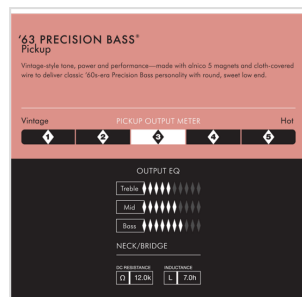

With its classic '60s-era Precision Bass personality and round, sweet low end, this powerful pickup delivers all the remarkable vintage-style tone and performance of the P Bass' powerful first incarnations.

0992241000

PURE VINTAGE '63 PRECISION BASS® PICKUP, BLACK

PRODUCT DETAILS

KEY FEATURES

Precision Bass® Pickup

Pure Vintage series

Color: Black