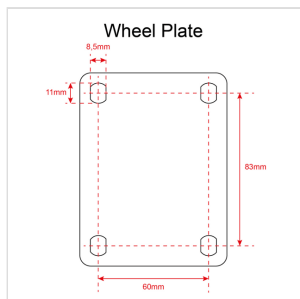

## HYPER WHEEL BRAKE 75MM HIGH-LOAD WHEEL WITH ROLLER BEARING AND BRAKE

75mm High-Load Wheel with Roller Bearing and Brake for  
SOUNDSATION HYPER BASS 15 & 18 Active/Passive  
Subwoofers. Working Load 200kg (each wheel). Maximum load  
per 4pcs set: 800 kg.

# HYPER WHEEL BRAKE 75MM HIGH-LOAD WHEEL WITH ROLLER BEARING AND BRAKE

### KEY FEATURES

75mm x 45mm Black Rubber Wheel

360° Tilt Roller Bearing

With Brake

Working Load: 200kg

Steel Thickness: 2.5 mm

Black

### SPECIFICATIONS

<b>Wheel Size</b>	Diameter 75 mm x 43 mm
<b>Plate Size</b>	80 x 105 mm
<b>Hole Distance</b>	60 x 80 mm
<b>Hole Size</b>	8,5 x 11 mm
<b>Total Height</b>	100 mm