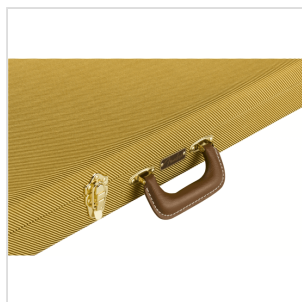

0996106300

CLASSIC SERIES WOOD CASE - STRAT®/TELE®, TWEED

Classic Series wood cases are a stylish and dependable way to protect your Fender® electric guitar. Crafted with road-reliable materials, this 3-ply hardshell wood case boasts a vinyl wrapped steel carry handle and draw latches in addition to triple chrome-plated hardware throughout the case. A soft crushed acrylic plush interior lining ensures your guitar remains scratch and damage-free, while a spacious accessory compartment offers plenty of room for spare strings, picks, tuners—or whatever small items you wish to carry with you—with lasting style and peace of mind.

0996106300

CLASSIC SERIES WOOD CASE - STRAT®/TELE®, TWEED

PRODUCT DETAILS

KEY FEATURES

Tweed or black vinyl wrapped 3-ply hardshell wood case

8mm sides and 5mm top and bottom

Brown or black vinyl wrapped steel core carry handle

Soft crushed acrylic plush interior lining

Large accessory storage compartment with lid

Steel draw latches; 1 locking latch with key set

Fits most right and left-handed Stratocasters and Telecasters

Tweed