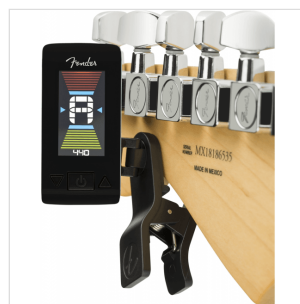

0239979006

ORIGINAL TUNER, DAPHNE BLUE

Engineered for players who need a compact, reliable and accurate tuning system, the Fender Original Tuner delivers on all of these criteria—plus a shot of signature style. The powerful vibration-based tuning engine ensures dependable precision, while the bright LCD screen with 360° angle-adjustable swivel is easy-to-read in any performance environment. Featuring Fender color-matched-to-guitar colors, this tuner is a sure-fire Fender lover's favorite.

0239979006

ORIGINAL TUNER, DAPHNE BLUE

PRODUCT DETAILS

KEY FEATURES

Vibration-based chromatic tuning system for acoustic and electric guitar, bass, mandolin, banjo, ukulele or any stringed instrument

Horizontal bright color LCD screen with curved lens

Strong clamp with 360° swivel for viewing from any angle

Tuning range: A0 (27.5Hz)–C8 (4186.0Hz); A4 range: 440Hz

Precision: \pm 1 cent

Power supply: 3V (CR2032) lithium battery (included)

Dimensions: 60mm x 27mm x 85mm; weight: 28.5g