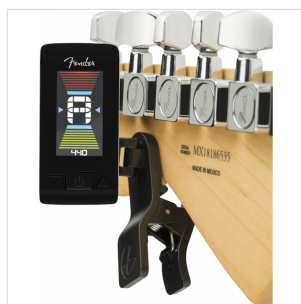

0239979006

ORIGINAL TUNER, DAPHNE BLUE

Engineered for players who need a compact, reliable and accurate tuning system, the Fender Original Tuner delivers on all of these criteria—plus a shot of signature style. The powerful vibration-based tuning engine ensures dependable precision, while the bright LCD screen with 360° angle-adjustable swivel is easy-to-read in any performance environment. Featuring Fender color-matched-to-guitar colors, this tuner is a sure-fire Fender lover's favorite.

0239979006

ORIGINAL TUNER, DAPHNE BLUE

PRODUCT DETAILS

KEY FEATURES

Vibration-based chromatic tuning system for acoustic and electric guitar, bass, mandolin, banjo, ukulele or any stringed instrument

Horizontal bright color LCD screen with curved lens

Strong clamp with 360° swivel for viewing from any angle

Tuning range: A0 (27.5Hz)–C8 (4186.0Hz); A4 range: 440Hz

Precision: \pm 1 cent

Power supply: 3V (CR2032) lithium battery (included)

Dimensions: 60mm x 27mm x 85mm; weight: 28.5g