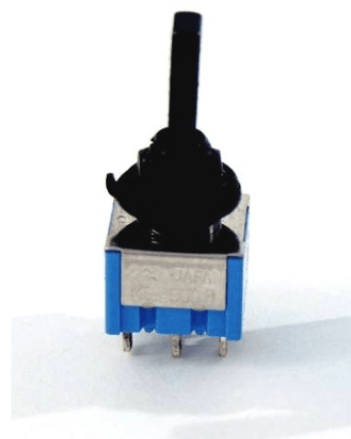

SW65B ON/ON/ON MINI SWITCH (BLACK)

SOUNDATION parts is the official replacement parts program for any SOUNDSATION musical instrument and beyond. You can find guitar or bass replacement parts made in Japan for repairing or restore of most famous vintage and modern guitars.

PRODUCT DETAILS

KEY FEATURES

Position: On/On/On

Finish: Black