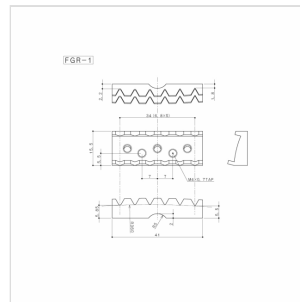

GE1996TB-CK TREMOLO BRIDGE FLOYD STYLE GOTOH (COSMO BLACK)

This bridge provides great stability and intonation and it is ideal for guitarists who want to get the most from their instrument performance and security of intonation in every situation. Specially processed steel saddle. Includes accessories for installation and operation.

GE1996TB-CK TREMOLO BRIDGE FLOYD STYLE GOTOH (COSMO BLACK)

PRODUCT DETAILS

KEY FEATURES

For Electric Guitar

Specially processed steel saddle

Accessories: lever, springs, anchor bolts, locking nut

SPECIFICATIONS

Finshes	Cosmo Black
----------------	-------------

String spacing	10.8 mm
-----------------------	---------

Stud lock-Pat
