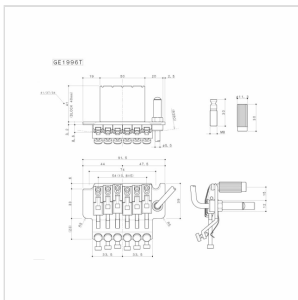

GE1996TB-CK TREMOLO BRIDGE FLOYD STYLE GOTOH (COSMO BLACK)

This bridge provides great stability and intonation and it is ideal for guitarists who want to get the most from their instrument performance and security of intonation in every situation. Specially processed steel saddle. Includes accessories for installation and operation.