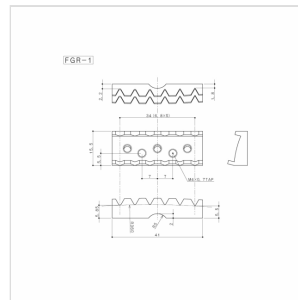

GE1996TB-CK TREMOLO BRIDGE FLOYD STYLE GOTOH (COSMO BLACK)

This bridge provides great stability and intonation and it is ideal for guitarists who want to get the most from their instrument performance and security of intonation in every situation. Specially processed steel saddle. Includes accessories for installation and operation.