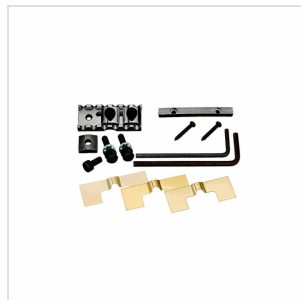

# GE1996TB-CK TREMOLO BRIDGE FLOYD STYLE GOTOH (COSMO BLACK)

This bridge provides great stability and intonation and it is ideal for guitarists who want to get the most from their instrument performance and security of intonation in every situation. Specially processed steel saddle. Includes accessories for installation and operation.

### KEY FEATURES

For Electric Guitar

Specially processed steel saddle

Accessories: lever, springs, anchor bolts, locking nut

### SPECIFICATIONS

**Finshes**

Cosmo Black

**String spacing**

10.8 mm

Stud lock-Pat