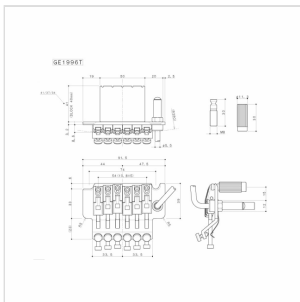

GE1996TB-CK TREMOLO BRIDGE FLOYD STYLE GOTOH (COSMO BLACK)

This bridge provides great stability and intonation and it is ideal for guitarists who want to get the most from their instrument performance and security of intonation in every situation. Specially processed steel saddle. Includes accessories for installation and operation.

GE1996TB-CK TREMOLO BRIDGE FLOYD STYLE GOTOH (COSMO BLACK)

PRODUCT DETAILS

KEY FEATURES

For Electric Guitar

Specially processed steel saddle

Accessories: lever, springs, anchor bolts, locking nut

SPECIFICATIONS

Finshes	Cosmo Black
----------------	-------------

String spacing	10.8 mm
-----------------------	---------

Stud lock-Pat
