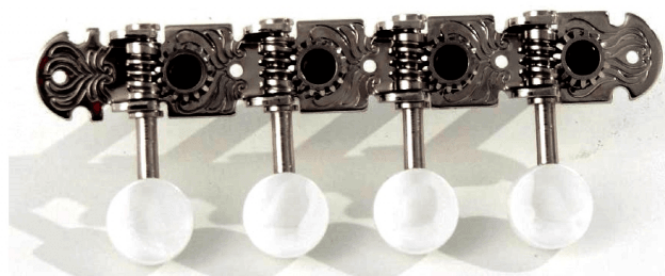

J-205

MACHINE HEAD SET FOR MANDOLIN (CHROME)

Soundsation is now on the market with a wide range of machine heads for classical, acoustic and electric guitar, mandolin, banjo and ukulele. Available in different versions, measurements and finishes.

PRODUCT DETAILS

KEY FEATURES

Mandolin machine head set

Perloid button

SPECIFICATIONS

Finishes

Chrome