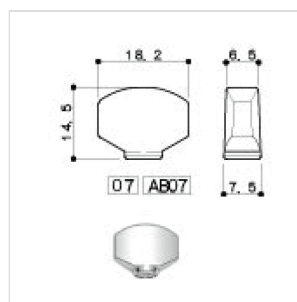

SG381-07-C-L6

ELECTRIC AND ACOUSTIC GUITAR MACHINE HEADS, 6L, CHROME

Gotoh Machine Heads has an excellent value for money. Ideal for acoustic and electric guitar

SG381-07-C-L6

ELECTRIC AND ACOUSTIC GUITAR MACHINE HEADS, 6L, CHROME

ROCK SOLID: Anchoring system developed by Gotoh that prevents movements outside the central axis of the pin thereby promoting a greater stability of tuning.

SPECIFICATIONS

Finishes	Chrome
Installation	6L
Gear ratio	1:16
Weight	36.0g/pcs
Button	07 CHROME