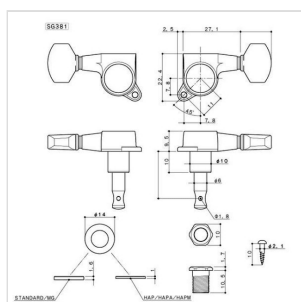

SG381-07-C-L6

ELECTRIC AND ACOUSTIC GUITAR MACHINE HEADS, 6L, CHROME

Gotoh Machine Heads has an excellent value for money. Ideal for acoustic and electric guitar

SG381-07-C-L6

ELECTRIC AND ACOUSTIC GUITAR MACHINE HEADS, 6L, CHROME

ROCK SOLID: Anchoring system developed by Gotoh that prevents movements outside the central axis of the pin thereby promoting a greater stability of tuning.

SPECIFICATIONS

Finishes	Chrome
Installation	6L
Gear ratio	1:16
Weight	36.0g/pcs
Button	07 CHROME