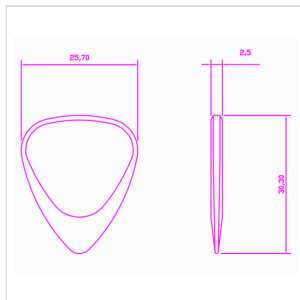

ZDT-VI-1

**ZODIAC TONES "VIRGO" 1 GUITAR PICK**

Zodiac Tones are based upon the Classic 351 shape. They are CNC Milled to tight tolerances and are 2.5mm thick chamfering down to a playing tip at 0.7mm thick. Born under the same sign as BB King.