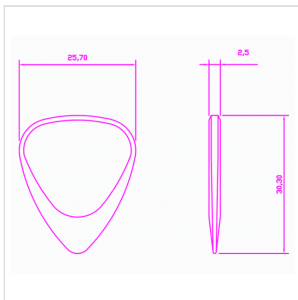

ZDT-AR-4

ZODIAC TONES "ARIES" 4 GUITAR PICKS

Zodiac Tones are based upon the Classic 351 shape. They are CNC Milled to tight tolerances and are 2.5mm thick chamfering down to a playing tip at 0.7mm thick. Born under the same sign as Eric Clapton.