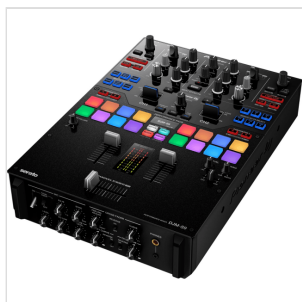

## DJM-S9 PROFESSIONAL 2-CHANNEL BATTLE MIXER (BLACK)

Meet the DJM-S9, our first two-channel battle mixer for Serato DJ. The fully customisable Magvel Pro crossfader, tactile performance pads and FX buttons let you tailor the mixer according to your preferences. So get ready to decimate the dance floor with personalized FX and rigorous scratch performances. The DJM-S9 inherits its high-quality audio circuitry from our flagship 4-channel digital mixer, the DJM-2000NXS. The power inlet is designed to reduce resistance and deliver the stable sound you need in loud club environments.

DJM-S9

# PROFESSIONAL 2-CHANNEL BATTLE MIXER (BLACK)

### KEY FEATURES

The Magvel Fader Pro, magnetic crossfader ensures excellent operability, durability and response.

16 multi-colour touch pads give access to Hot Cue, Roll, Slice, Loop and more

Six customisable buttons on each side of the mixer, and two in the middle, trigger effects directly on your hardware