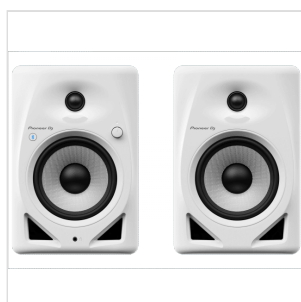

# 5" DESKTOP MONITOR SYSTEM WITH BLUETOOTH® FUNCTIONALITY WHITE

The DM series speakers deliver balanced, punchy bass sound and they can pump out extra power thanks to the new Class D amplifier and 5-inch woofer in each unit. Flick the switch to change from DJ mode to Production mode and the DSP settings will automatically create the best sound for each application.

The grooves on the ducts reduce air friction so bass is tight and punchy, even if you position the speakers against a wall.

The 5-inch woofer creates powerful sound without distorting, even if you pump up the volume.