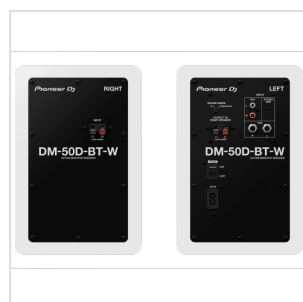

# 5" DESKTOP MONITOR SYSTEM WITH BLUETOOTH® FUNCTIONALITY WHITE

The DM series speakers deliver balanced, punchy bass sound and they can pump out extra power thanks to the new Class D amplifier and 5-inch woofer in each unit. Flick the switch to change from DJ mode to Production mode and the DSP settings will automatically create the best sound for each application.