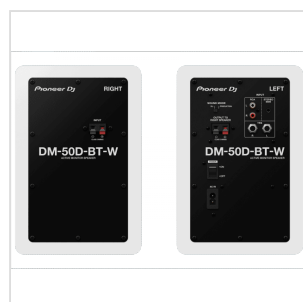

DM-50D-BT-W

5" DESKTOP MONITOR SYSTEM WITH BLUETOOTH® FUNCTIONALITY WHITE

The DM series speakers deliver balanced, punchy bass sound and they can pump out extra power thanks to the new Class D amplifier and 5-inch woofer in each unit. Flick the switch to change from DJ mode to Production mode and the DSP settings will automatically create the best sound for each application.

EASY TO USE WITH DIFFERENT DJ OR PRODUCTION EQUIPMENT

With RCA and mini jack terminals you can connect different kinds of gear such as DJ controllers and mixers, or the laptop or soundcard you use. Connecting your headphones is simple via the socket on the front panel and the level knob is right in front of you too.

The 5-inch woofer creates powerful sound without distorting, even if you pump up the volume.

Color: White

SPECIFICATIONS

Type	2-way bass reflex, active monitor speakers
Tweeter	3/4" (19 mm) soft dome
Woofer	5" (127 mm) fiberglass cones
Amplifier Output	Lch
Impedance	10 k?
Enclosure	Bass reflex
Enclosure material	MDF vinyl laminate
Power Consumption	25 W
Power consumption during standby mode	0.3 W or less
Inputs	1/4" TRS jack x 1 (balanced input), RCA pin jack x 1 (unbalanced input), 3.5 mm stereo mini jack x 1 (unbalanced input)