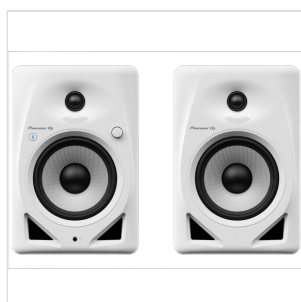

DM-50D-BT-W

5" DESKTOP MONITOR SYSTEM WITH BLUETOOTH® FUNCTIONALITY WHITE

The DM series speakers deliver balanced, punchy bass sound and they can pump out extra power thanks to the new Class D amplifier and 5-inch woofer in each unit. Flick the switch to change from DJ mode to Production mode and the DSP settings will automatically create the best sound for each application.

DM-50D-BT-W

5" DESKTOP MONITOR SYSTEM WITH BLUETOOTH® FUNCTIONALITY WHITE

HIGHLIGHTS

2-WAY SOUND MODE – OPTIMIZED FOR DJING AND MUSIC PRODUCTION

There's no need to decide whether you want a set of monitors that are best for DJing or making music, because the DM series speakers are perfect for both. Just flip the switch to choose either DJ mode or Production mode and the DSP settings will be optimized for the task, leaving you free to concentrate on your mix.

The woofer and tweeter are perfectly aligned so you'll hear all sound frequencies clearly

The grooves on the ducts reduce air friction so bass is tight and punchy, even if you position the speakers against a wall.

The 5-inch woofer creates powerful sound without distorting, even if you pump up the volume.

Color: White

SPECIFICATIONS

Type	2-way bass reflex, active monitor speakers
Tweeter	3/4" (19 mm) soft dome
Woofer	5" (127 mm) fiberglass cones
Amplifier Output	Lch
Impedance	10 k?
Enclosure	Bass reflex
Enclosure material	MDF vinyl laminate
Power Consumption	25 W
Power consumption during standby mode	0.3 W or less
Inputs	1/4" TRS jack x 1 (balanced input), RCA pin jack x 1 (unbalanced input), 3.5 mm stereo mini jack x 1 (unbalanced input)