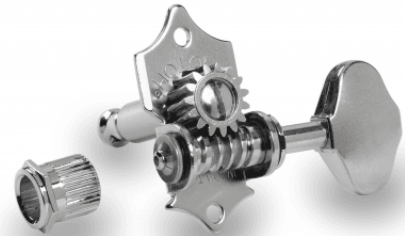

SE780 06M C
ELECTRIC GUITAR MACHINE HEADS SET 3L/3R
(CHROME)

Hi quality Electric Guitar Machine Heads Set (3L/3R) featuring
06M type button and Standard string post.

SE780 06M C ELECTRIC GUITAR MACHINE HEADS SET 3L/3R (CHROME)

PRODUCT DETAILS

KEY FEATURES

Button: 06M

String post: Standard

Gear ratio: 1:15

Finish: chrome

SPECIFICATIONS

Gear Ratio