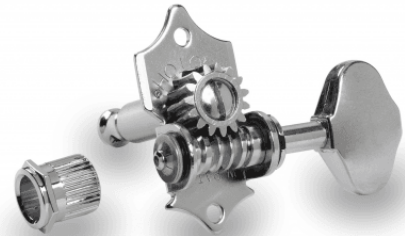

SE780 06M C  
**ELECTRIC GUITAR MACHINE HEADS SET 3L/3R**  
**(CHROME)**

---

Hi quality Electric Guitar Machine Heads Set (3L/3R) featuring  
06M type button and Standard string post.

# SE780 06M C ELECTRIC GUITAR MACHINE HEADS SET 3L/3R (CHROME)

### KEY FEATURES

Button: 06M

String post: Standard

Gear ratio: 1:15

Finish: chrome

### SPECIFICATIONS

**Gear Ratio**

1:15

**Finish**

chrome