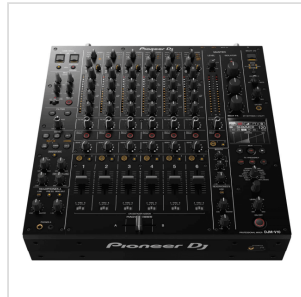

DJM-V10

6-CHANNEL PROFESSIONAL DJ MIXER

Forge a new sound with the DJM-V10; a new breed of mixer, born of fresh thinking. It's built to allow the most creative DJs to craft original soundscapes. This 6-channel unit – loaded with unique features – produces warm audio full of energy and presence. So, take full control of your mix and get ready to create something the crowd has never heard before – either performing solo or back-to-back with another DJ.

DJM-V10

6-CHANNEL PROFESSIONAL DJ MIXER

PRODUCT DETAILS

KEY FEATURES

Elite sound quality

6 channels with a wide range of inputs

4-band Eq and compressor

Expanded send/return section enables you to add external FX, or even combine them with built-in FX

3-band master isolator

Dual headphones output and booth Eq

Lockable power cable

DJM-REC compatible

Rekordbox's low-latency

Serato DVS-ready (not included)

TRAKTOR DVS-ready (not included)

The DJM-V10 supports the extended PRO DJ LINK ShowControl protocol