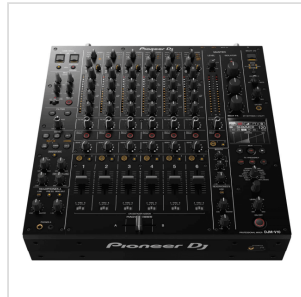

DJM-V10

# 6-CHANNEL PROFESSIONAL DJ MIXER

Forge a new sound with the DJM-V10; a new breed of mixer, born of fresh thinking. It's built to allow the most creative DJs to craft original soundscapes. This 6-channel unit – loaded with unique features – produces warm audio full of energy and presence. So, take full control of your mix and get ready to create something the crowd has never heard before – either performing solo or back-to-back with another DJ.

# 6-CHANNEL PROFESSIONAL DJ MIXER