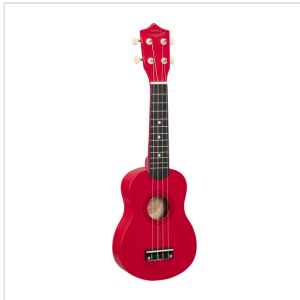

SUNNY 10-RD**SOPRANO UKULELE MAUI SUNNY CON BORSA**

An exotic touch to your arrangements? Party with friends on the beach? MAUI ukuleles are what you are looking for. Available in 8 different colors, MAUI Sunny ukuleles come out with color bag and chords tutorial, allowing you to play whatever you want, wherever you want!

SUNNY 10-RD

SOPRANO UKULELE MAUI SUNNY CON BORSA

PRODUCT DETAILS

KEY FEATURES

Soprano ukulele

Body: linden

Fretboard: maple (12 frets)

Diapason: 13"

Machine heads: open with cream button

Bridge: abs

Chords tutorial included for fast&easy learning

Padded gig bag included

Provided in color box

Color: Red