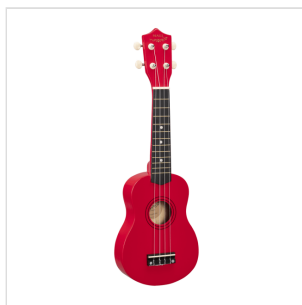

SUNNY 10-RD

SOPRANO UKULELE MAUI SUNNY CON BORSA

An exotic touch to your arrangements? Party with friends on the beach? MAUI ukuleles are what you are looking for. Available in 8 different colors, MAUI Sunny ukuleles come out with color bag and chords tutorial, allowing you to play whatever you want, wherever you want!

SUNNY 10-RD

SOPRANO UKULELE MAUI SUNNY CON BORSA

PRODUCT DETAILS

KEY FEATURES

Soprano ukulele

Body: linden

Fretboard: maple (12 frets)

Diapason: 13"

Machine heads: open with cream button

Bridge: abs

Chords tutorial included for fast&easy learning

Padded gig bag included

Provided in color box

Color: Red