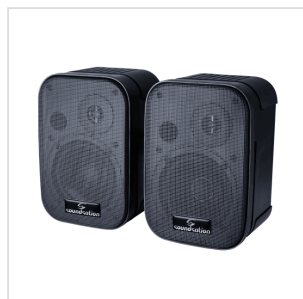

SPWM-05V

100 VOLT PASSIVE SPEAKER PAIR WITH 5" WOOFER AND WALL MOUNT STAND INCLUDED

Soundsation SPWM series represent a reliable and versatile solutions for your sound amplification needs. Polypropylene cabinet, compared to wood ones, is much lighter and also offers great performances both in terms of resistance and sound quality. SPWM-05V is suited in many applications. Working with 100V power supply and coming with a wall mount stand, it's suitable in fixed installations: schools, conferences, pubs, restaurants, home studios, small concerts or events. The versatile and reliable solution for your amplification needs.

SPWM-05V

100 VOLT PASSIVE SPEAKER PAIR WITH 5" WOOFER AND WALL MOUNT STAND INCLUDED

PRODUCT DETAILS

KEY FEATURES

2 way full range passive speaker pair

Polypropylene cabinet

Max Power: 50W per speaker, total 100W

5" speaker + 3/4" dome tweeter

Speaker impedance 8Ohm

100V power supply

Possibility to install several speakers according to the power amplifier

Input binding post connectors

Wall mount stand included with security cable

SPWM-05V

100 VOLT PASSIVE SPEAKER PAIR WITH 5" WOOFER AND WALL MOUNT STAND INCLUDED

Power supply	100V
Color	glossy black
Dimensions	(HxWxL)
Weight	3,2 Kg