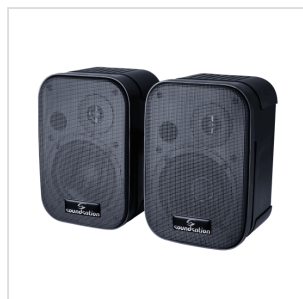

SPWM-05V

100 VOLT PASSIVE SPEAKER PAIR WITH 5" WOOFER AND WALL MOUNT STAND INCLUDED

Soundsation SPWM series represent a reliable and versatile solutions for your sound amplification needs. Polypropylene cabinet, compared to wood ones, is much lighter and also offers great performances both in terms of resistance and sound quality. SPWM-05V is suited in many applications. Working with 100V power supply and coming with a wall mount stand, it's suitable in fixed installations: schools, conferences, pubs, restaurants, home studios, small concerts or events. The versatile and reliable solution for your amplification needs.

SPWM-05V

100 VOLT PASSIVE SPEAKER PAIR WITH 5" WOOFER AND WALL MOUNT STAND INCLUDED

PRODUCT DETAILS

KEY FEATURES

2 way full range passive speaker pair

Polypropylene cabinet

Max Power: 50W per speaker, total 100W

5" speaker + 3/4" dome tweeter

Speaker impedance 8Ohm

100V power supply

Possibility to install several speakers according to the power amplifier

Input binding post connectors

Wall mount stand included with security cable

Impedance 8Ohm

SPWM-05V

100 VOLT PASSIVE SPEAKER PAIR WITH 5" WOOFER AND WALL MOUNT STAND INCLUDED

Power supply	100V
Color	glossy black
Dimensions	(HxWxL)
Weight	3,2 Kg