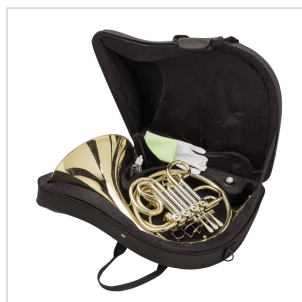

SFH-FB4GU

F/BB DOUBLE FRENCH HORN WITH 4 ROTARY VALVES

French horn has been historically very popular in orchestra, both on harmonies and solos. The French Horn Soundsation SFH-FB4G is built with high attention on details. Perfectly pitched and featuring easy emission, Double pitch F/Bb it offer a warm and mellow tone. Ergonomic, lightweight design, easy playing and perfect pitch: SFH-FB4G is a great choice for students.

SFH-FB4GU

F/BB DOUBLE FRENCH HORN WITH 4 ROTARY VALVES

PRODUCT DETAILS

KEY FEATURES

Brass body

F/Bb pitch

4 stainless steel rotary valves

Bore diameter of Ø 11,90mm

Bell unita diameter of Ø 311mm

Pitch slide on main bore

Laquered gold finish

Included in the package mouthpiece, lubricant oil and cleaning gloves and cloth

Included hard case abs for easy and safe transportation