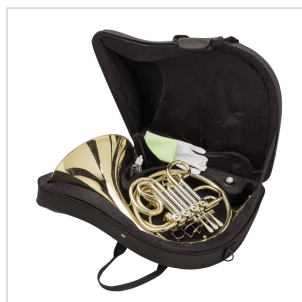

# F/BB DOUBLE FRENCH HORN WITH 4 ROTARY VALVES

French horn has been historically very popular in orchestra, both on harmonies and solos. The French Horn Soundsation SFH-FB4G is built with high attention on details. Perfectly pitched and featuring easy emission, Double pitch F/Bb it offer a warm and mellow tone. Ergonomic, lightweight design, easy playing and perfect pitch: SFH-FB4G is a great choice for students.

### KEY FEATURES

Brass body

F/Bb pitch

4 stainless steel rotary valves

Bore diameter of Ø 11,90mm

Bell unita diameter of Ø 311mm

Pitch slide on main bore

Laquered gold finish