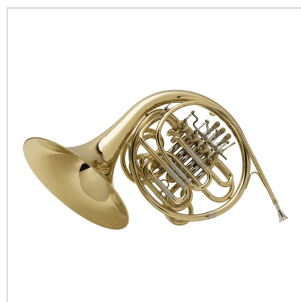

SFH-FB4GU

# F/BB DOUBLE FRENCH HORN WITH 4 ROTARY VALVES

French horn has been historically very popular in orchestra, both on harmonies and solos. The French Horn Soundsation SFH-FB4G is built with high attention on details. Perfectly pitched and featuring easy emission, Double pitch F/Bb it offer a warm and mellow tone. Ergonomic, lightweight design, easy playing and perfect pitch: SFH-FB4G is a great choice for students.

# F/BB DOUBLE FRENCH HORN WITH 4 ROTARY VALVES

### KEY FEATURES

Brass body

F/Bb pitch

4 stainless steel rotary valves

Bore diameter of Ø 11,90mm

Bell unita diameter of Ø 311mm

Pitch slide on main bore

Laquered gold finish