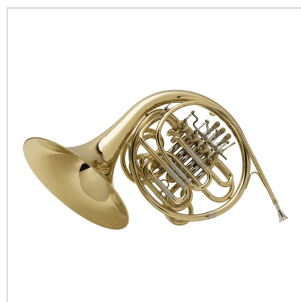

SFH-FB4GU

F/BB DOUBLE FRENCH HORN WITH 4 ROTARY VALVES

French horn has been historically very popular in orchestra, both on harmonies and solos. The French Horn Soundsation SFH-FB4G is built with high attention on details. Perfectly pitched and featuring easy emission, Double pitch F/Bb it offer a warm and mellow tone. Ergonomic, lightweight design, easy playing and perfect pitch: SFH-FB4G is a great choice for students.

SFH-FB4GU

F/BB DOUBLE FRENCH HORN WITH 4 ROTARY VALVES

PRODUCT DETAILS

KEY FEATURES

Brass body

F/Bb pitch

4 stainless steel rotary valves

Bore diameter of Ø 11,90mm

Bell unita diameter of Ø 311mm

Pitch slide on main bore

Laquered gold finish

Included in the package mouthpiece, lubricant oil and cleaning gloves and cloth

Included hard case abs for easy and safe transportation