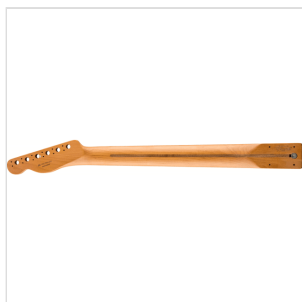

## ROASTED MAPLE TELECASTER® NECK, 22 JUMBO FRETS, 12", PAU FERRO, FLAT OVAL SHAPE

There's no denying the allure of a roasted maple neck. Resistant to humidity shifts and featuring a gorgeous, dark look, they have more sustain and add a unique note to the instrument's voice.

This genuine Fender Telecaster neck is crafted at our Ensenada, Mexico manufacturing facility. Featuring a comfortable "Flat Oval"-shaped profile and 12"-radius pau ferro fingerboard with 22 jumbo frets, this neck was designed for pure speed. The synthetic bone nut is pre-slotted with "pilot" grooves for accurate spacing when filing the final string slots. The perfect way to give your Tele® authentic Fender feel, this replacement neck even sports our famous "spaghetti" logo on the headstock.

# ROASTED MAPLE TELECASTER® NECK, 22 JUMBO FRETTS, 12", PAU FERRO, FLAT OVAL SHAPE

### KEY FEATURES

Roasted maple neck

"Flat Oval"-shaped profile; 12"-radius pau ferro fingerboard

22 jumbo frets; synthetic bone nut

Gloss urethane finish on headstock face; satin finish on back of neck

Modern-style truss rod adjustment