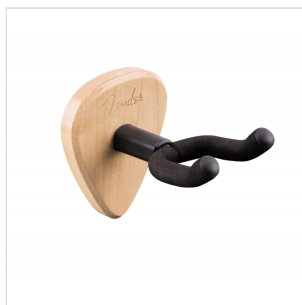

## 351 WALL HANGER, MAPLE

Showcase your favorite piece of gear in an unmistakably Fender fashion! The 351 Guitar Hanger is a stylish and secure way to let the world know you're ready to play. Available in three wood variations, including one tortoiseshell pickguard covered option, these hangers are crafted from durable materials to ensure your instrument can be safely mounted for display.

### KEY FEATURES

Suitable for most wide to narrow headstock shapes

Padded headstock yoke pivots to ensure straight hanging

Features classic Fender 351 pick-shaped decorative wall plate, available in Maple/Mahogany/Black Finishes