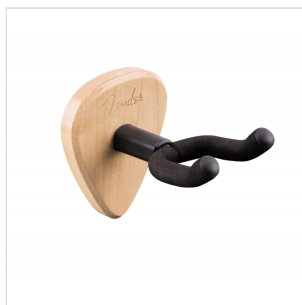

0991803021

351 WALL HANGER, MAPLE

Showcase your favorite piece of gear in an unmistakably Fender fashion! The 351 Guitar Hanger is a stylish and secure way to let the world know you're ready to play. Available in three wood variations, including one tortoiseshell pickguard covered option, these hangers are crafted from durable materials to ensure your instrument can be safely mounted for display.

0991803021

351 WALL HANGER, MAPLE

PRODUCT DETAILS

KEY FEATURES

Suitable for most wide to narrow headstock shapes

Padded headstock yoke pivots to ensure straight hanging

Features classic Fender 351 pick-shaped decorative wall plate, available in Maple/Mahogany/Black Finishes

Maple

Includes all mounting hardware