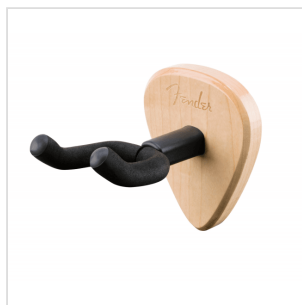

## 351 WALL HANGER, MAPLE

Showcase your favorite piece of gear in an unmistakably Fender fashion! The 351 Guitar Hanger is a stylish and secure way to let the world know you're ready to play. Available in three wood variations, including one tortoiseshell pickguard covered option, these hangers are crafted from durable materials to ensure your instrument can be safely mounted for display.

### KEY FEATURES

Suitable for most wide to narrow headstock shapes

Padded headstock yoke pivots to ensure straight hanging

Features classic Fender 351 pick-shaped decorative wall plate, available in Maple/Mahogany/Black Finishes