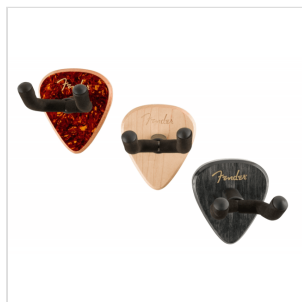

## 351 WALL HANGER, MAPLE

Showcase your favorite piece of gear in an unmistakably Fender fashion! The 351 Guitar Hanger is a stylish and secure way to let the world know you're ready to play. Available in three wood variations, including one tortoiseshell pickguard covered option, these hangers are crafted from durable materials to ensure your instrument can be safely mounted for display.

### KEY FEATURES

Suitable for most wide to narrow headstock shapes

Padded headstock yoke pivots to ensure straight hanging

Features classic Fender 351 pick-shaped decorative wall plate, available in Maple/Mahogany/Black Finishes