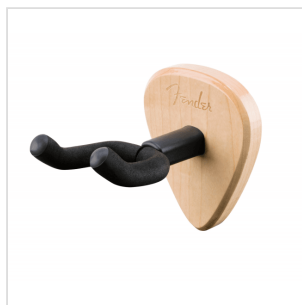

0991803021

351 WALL HANGER, MAPLE

Showcase your favorite piece of gear in an unmistakably Fender fashion! The 351 Guitar Hanger is a stylish and secure way to let the world know you're ready to play. Available in three wood variations, including one tortoiseshell pickguard covered option, these hangers are crafted from durable materials to ensure your instrument can be safely mounted for display.

0991803021

351 WALL HANGER, MAPLE

PRODUCT DETAILS

KEY FEATURES

Suitable for most wide to narrow headstock shapes

Padded headstock yoke pivots to ensure straight hanging

Features classic Fender 351 pick-shaped decorative wall plate, available in Maple/Mahogany/Black Finishes

Maple

Includes all mounting hardware