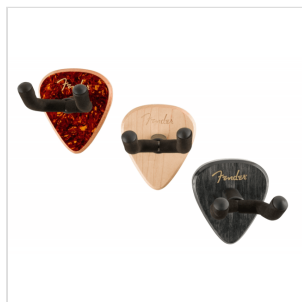

0991803021

351 WALL HANGER, MAPLE

Showcase your favorite piece of gear in an unmistakably Fender fashion! The 351 Guitar Hanger is a stylish and secure way to let the world know you're ready to play. Available in three wood variations, including one tortoiseshell pickguard covered option, these hangers are crafted from durable materials to ensure your instrument can be safely mounted for display.

0991803021

351 WALL HANGER, MAPLE

PRODUCT DETAILS

KEY FEATURES

Suitable for most wide to narrow headstock shapes

Padded headstock yoke pivots to ensure straight hanging

Features classic Fender 351 pick-shaped decorative wall plate, available in Maple/Mahogany/Black Finishes

Maple

Includes all mounting hardware