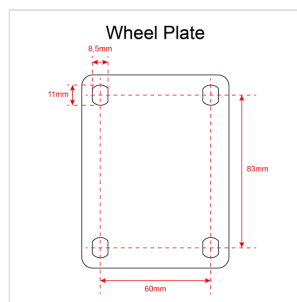

**HYPER WHEEL****75MM HIGH-LOAD WHEEL WITH ROLLER BEARING**

75mm High-Load Wheel with Roller Bearing for  
SOUNDSATION HYPER BASS 15 & 18 Active/Passive  
Subwoofers. Working Load 200kg (each wheel). Maximum load  
per 4pcs set: 800 kg.

# 75MM HIGH-LOAD WHEEL WITH ROLLER BEARING

### KEY FEATURES

75mm x 45mm Black Rubber Wheel

360° Tilt Roller Bearing

Working Load: 200kg

Steel Thickness: 2.5 mm

Black

### SPECIFICATIONS

<b>Wheel Size</b>	Diameter 75 mm x 43 mm
<b>Plate Size</b>	80 x 105 mm
<b>Hole Distance</b>	60 x 80 mm
<b>Hole Size</b>	8,5 x 11 mm
<b>Total Height</b>	100 mm