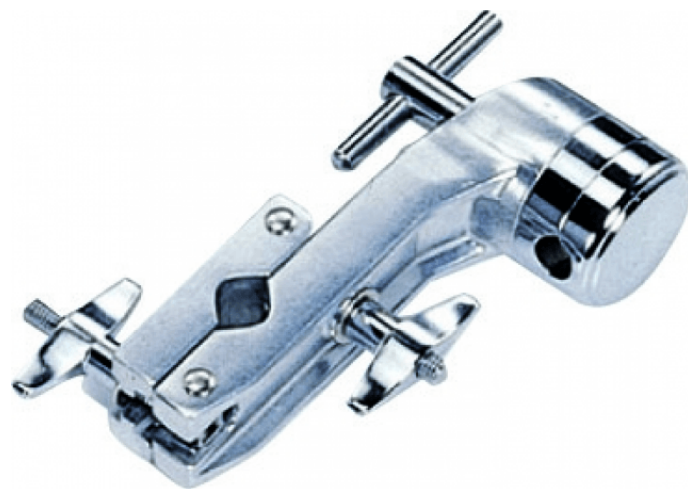

DA-118

# CLAMP-IT™ CLAMP

---

The broad scope of modern music demands more percussive drum setups. Drummers need convenient access to a variety of percussion voices without sacrificing space on the kit.

Peace's new **CLAMP-IT™** Accessory Clamps create unlimited flexibility of placement by attaching our **multi-angle** adjustable accessory clamps to other essential stands.

Mount an extra pair of hi-hats, a splash cymbal, a cowbell, or even an additional crash cymbal at any angle with CLAMP-IT™ on any stand, and a world of options is within easy reach.

### KEY FEATURES

CLAMP-IT™ Clamp

Suggested with DA-142