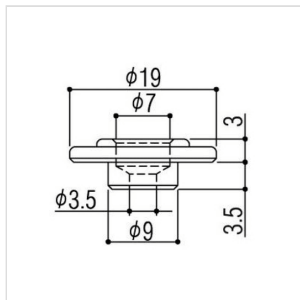

RB20CK
BASS ROVER COSMO BLACK

Button Bass Rover Gotoh

RB20CK
BASS ROVER COSMO BLACK

PRODUCT DETAILS

KEY FEATURES

Button

Finish: Cosmo Black

SPECIFICATIONS