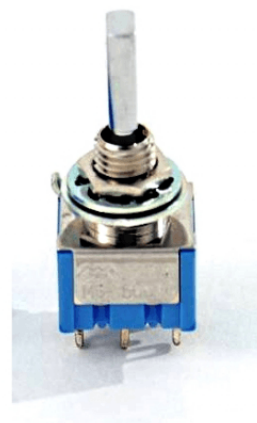

SW65N MINI SWITCH ON/ON/ON (CHROME)

SOUNDATION parts is the official replacement parts program for any SOUNDSATION musical instrument and beyond. You can find guitar or bass replacement parts made in Japan for repairing or restore of most famous vintage and modern guitars.

PRODUCT DETAILS

KEY FEATURES

Position: On/On/On

Finish: Chrome