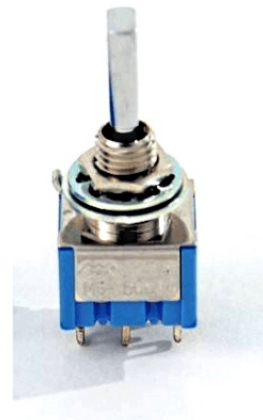

SW65N MINI SWITCH ON/ON/ON (CHROME)

SOUNDATION parts is the official replacement parts program for any SOUNDSATION musical instrument and beyond. You can find guitar or bass replacement parts made in Japan for repairing or restore of most famous vintage and modern guitars.

PRODUCT DETAILS

KEY FEATURES

Position: On/On/On

Finish: Chrome