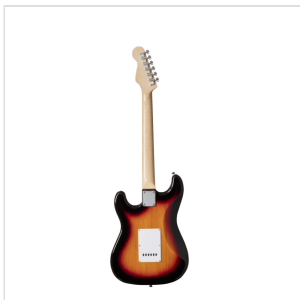

## RIDER-STD-S 3TS DOUBLE CUTAWAY ELECTRIC GUITAR WITH 3 SINGLE COILS

---

RIDER series is a super classic revisited: double cutaway electric guitar featuring basswood body for rich tone and reliability, 3 single coils for clear and brilliant tone. 22 frets Eco-Rosewood fretboard fully complies CITES regulation preserving the feeling and the look of rosewood. The 5-way switch and volume/tone pots offer great sound flexibility for blues, rock, funky tones. A perfect choice for beginners demanding quality and playability.

# RIDER-STD-S 3TS DOUBLE CUTAWAY ELECTRIC GUITAR WITH 3 SINGLE COILS

### KEY FEATURES

Body: basswood

Neck: maple

Fretboard: Eco-Rosewood (CITES compliant)

Frets: 22

Machine heads: chrome

Bridge: vintage tremolo

Pick ups: 3 single coils

Switch: 5 way

Pots: volume/tone/tone

Colour: 3T Sunburst