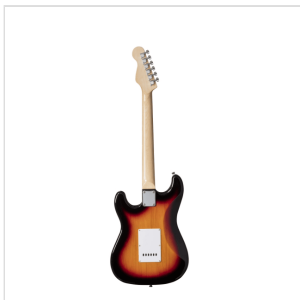

RIDER-STD-S 3TS DOUBLE CUTAWAY ELECTRIC GUITAR WITH 3 SINGLE COILS

RIDER series is a super classic revisited: double cutaway electric guitar featuring basswood body for rich tone and reliability, 3 single coils for clear and brilliant tone. 22 frets Eco-Rosewood fretboard fully complies CITES regulation preserving the feeling and the look of rosewood. The 5-way switch and volume/tone pots offer great sound flexibility for blues, rock, funky tones. A perfect choice for beginners demanding quality and playability.

RIDER-STD-S 3TS DOUBLE CUTAWAY ELECTRIC GUITAR WITH 3 SINGLE COILS

PRODUCT DETAILS

KEY FEATURES

Body: basswood

Neck: maple

Fretboard: Eco-Rosewood (CITES compliant)

Frets: 22

Machine heads: chrome

Bridge: vintage tremolo

Pick ups: 3 single coils

Switch: 5 way

Pots: volume/tone/tone

Colour: 3T Sunburst

SPECIFICATIONS

Nut	43 mm
Radius	14"