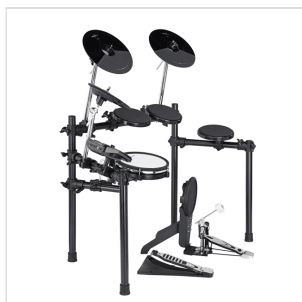

REALKIT-TOUCH ELECTRONIC DRUM KIT WITH SNARE MESH HEAD AND ADVANCED SOUND MODULE

Soundsation RealKit-Touch delivers natural feel and sound. The snare drum is equipped with mesh head for a perfect bounce. Pads are velocity sensitive and offers a great dynamic response alike the acoustic drums. In order to provide the widest expression pattern, the snare drum has 3 different sounds. Crash and ride cymbals are equipped with choke feature to stop the sound immediately and feature 2 different zones. You won't miss your acoustic kit. The module is equipped with an LCD backlight display and an user-friendly interface, along with a mixer to adjust the volume of single components . 431 voices divided in 20 preset drumkits are loaded with quality sound fitting all genre and styles, while 20 user defined sets are available for your customization. Adding up the Eq and DSP functions, you can truly create great sounds. Wanna practice? 40 demo songs are ready to go and metronome function helps to improve your timing. As a latest generation kit, RealKit-Touch won't make you trouble. It's coming on a pre-assembled rack for quick & easy mounting, so you can jam right away!

REALKIT-TOUCH ELECTRONIC DRUM KIT WITH SNARE MESH HEAD AND ADVANCED SOUND MODULE

PRODUCT DETAILS

KEY FEATURES

Electronic drumkit including 5 pad, 3 cymbals, optical Hi-Hat pedal and bass drum pedal

Snare drum with mesh head and 3 different sounds

Dual zone Crash and ride (Bow and Edge) with Choke function, Hi-Hat open, close and semi-open

Sound module with backlight LCD display and single connector for quick & easy setup

6 faders in three modes: Real-time volume control, FX control or Midi control.

Sound module with backlight LCD display

431 voices, 20 presets Kit, 20 User defined kit

52 demo songs with Drum on/off and accompaniment on/off

Metronome with tempo, voice, time signature and Tap Tempo

Voice, Volume, Pan and Pitch are editable for each component