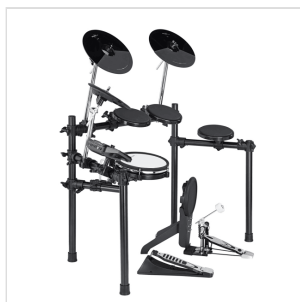

REALKIT-TOUCH ELECTRONIC DRUM KIT WITH SNARE MESH HEAD AND ADVANCED SOUND MODULE

Soundsation RealKit-Touch delivers natural feel and sound. The snare drum is equipped with mesh head for a perfect bounce. Pads are velocity sensitive and offers a great dynamic response alike the acoustic drums. In order to provide the widest expression pattern, the snare drum has 3 different sounds. Crash and ride cymbals are equipped with choke feature to stop the sound immediately and feature 2 different zones. You won't miss your acoustic kit. The module is equipped with an LCD backlight display and an user-friendly interface, along with a mixer to adjust the volume of single components . 431 voices divided in 20 preset drumkits are loaded with quality sound fitting all genre and styles, while 20 user defined sets are available for your customization. Adding up the Eq and DSP functions, you can truly create great sounds. Wanna practice? 40 demo songs are ready to go and metronome function helps to improve your timing. As a latest generation kit, RealKit-Touch won't make you trouble. It's coming on a pre-assembled rack for quick & easy mounting, so you can jam right away!

REALKIT-TOUCH ELECTRONIC DRUM KIT WITH SNARE MESH HEAD AND ADVANCED SOUND MODULE

PRODUCT DETAILS

KEY FEATURES

Electronic drumkit including 5 pad, 3 cymbals, optical Hi-Hat pedal and bass drum pedal

Snare drum with mesh head and 3 different sounds

Dual zone Crash and ride (Bow and Edge) with Choke function, Hi-Hat open, close and semi-open

Sound module with backlight LCD display and single connector for quick & easy setup

6 faders in three modes: Real-time volume control, FX control or Midi control.

Sound module with backlight LCD display

431 voices, 20 presets Kit, 20 User defined kit

52 demo songs with Drum on/off and accompaniment on/off

Metronome with tempo, voice, time signature and Tap Tempo

Voice, Volume, Pan and Pitch are editable for each component