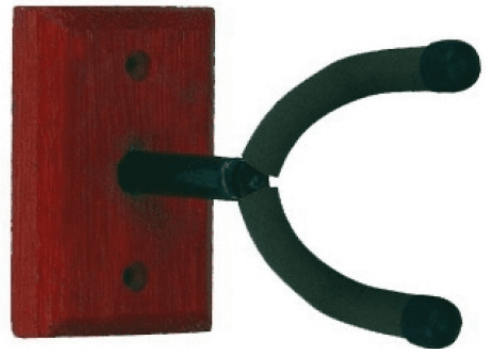

SWGS-200

UNIVERSAL GUITAR WALL STAND WITH WOOD PLATE DEEP CRADLE DESIGN

Guitar wall stand with elegant wood plate, can be easily mounted with the included screws. Fits all kind of guitar. The cradle in rubber has a deep design to prevent any improper movement and scratches to the instruments

SWGS-200

UNIVERSAL GUITAR WALL STAND WITH WOOD PLATE DEEP CRADLE DESIGN

PRODUCT DETAILS

KEY FEATURES

Wood plate in mahogany finish

Rubber cradle with deep design to prevent any scratches and any improper movement of the instrument

Fits all kind of guitars and other instruments

Mounting screws included

SPECIFICATIONS