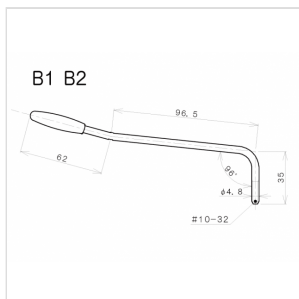

B1CK 4,8 MM TREMOLO LEVER FOR ELECTRIC GUITAR (COSMO BLACK)

Screw lever in Cosmo Black finishes, with white cap and a diameter of 4,8 mm. Suitable for all Gotoh tremolo bridges.

B1CK
**4,8 MM TREMOLO LEVER FOR ELECTRIC GUITAR
(COSMO BLACK)**

PRODUCT DETAILS

KEY FEATURES

Finishes: Cosmo Black

Screw

Cap color: White

Ideal for GE101T, 102T Gotoh Bridge

For statocaster guitar

SPECIFICATIONS

Diameter	4,8 mm
-----------------	--------