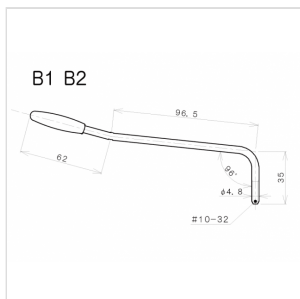

B1CK 4,8 MM TREMOLO LEVER FOR ELECTRIC GUITAR (COSMO BLACK)

Screw lever in Cosmo Black finishes, with white cap and a diameter of 4,8 mm. Suitable for all Gotoh tremolo bridges.

B1CK
**4,8 MM TREMOLO LEVER FOR ELECTRIC GUITAR
(COSMO BLACK)**

PRODUCT DETAILS

KEY FEATURES

Finishes: Cosmo Black

Screw

Cap color: White

Ideal for GE101T, 102T Gotoh Bridge

For statocaster guitar

SPECIFICATIONS

Diameter	4,8 mm
-----------------	--------