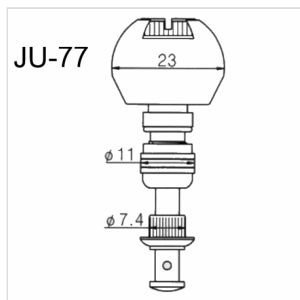

JU-77

MACHINE HEAD SET FOR UKULELE (CHROME)

Soundsation is now on the market with a wide range of machine heads for classical, acoustic and electric guitar, mandolin, banjo and ukulele. Available in different versions, measurements and finishes.