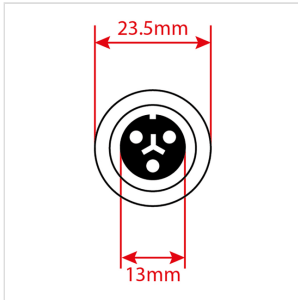

WADC-24DMX-015

1.5M WATERPROOF DMX CABLE

1.5m Waterproof DMX Cable with 3-Poles XLR Plug and
D23.5mm 3-Poles IP65 Female Connector

PRODUCT DETAILS

KEY FEATURES

Length: 1.5m