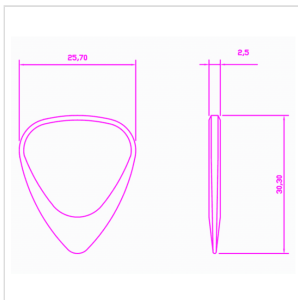

ZDT-LE-1

ZODIAC TONES "LEO" 1 GUITAR PICK

Zodiac Tones are based upon the Classic 351 shape. They are CNC Milled to tight tolerances and are 2.5mm thick chamfering down to a playing tip at 0.7mm thick. Born under the same sign as Mick Jagger.