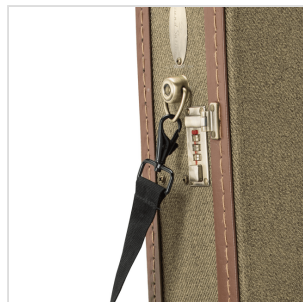

SD200-C

ARCHTOP HARDCASE FOR CLASSIC GUITAR IN SNOWFLAKE COVERING

SNOWFLAKE DELUXE hardcases perfectly gather sturdiness, protection and visual appeal. Featuring soft yet protective interior, accessory compartment, heavy duty satin vintage hardware, 4 vintage bronze latches with security keys and Snowflake fabric covering. Features 3 digits security locking system, straps and padded handle.

SD200-C

ARCHTOP HARDCASE FOR CLASSIC GUITAR IN SNOWFLAKE COVERING

PRODUCT DETAILS

KEY FEATURES

3-ply cross grained wood archtop protection

Soft yet protective interior with accessories compartment

Heavy duty vintage bronze hardware

4 vintage bronze finish latches with locking key

Snowflake fabric covering

3 digits security locking system

Straps and padded handle

Instrument: classic guitar

Total interior length: 102cm

Body interior length: 55.5cm